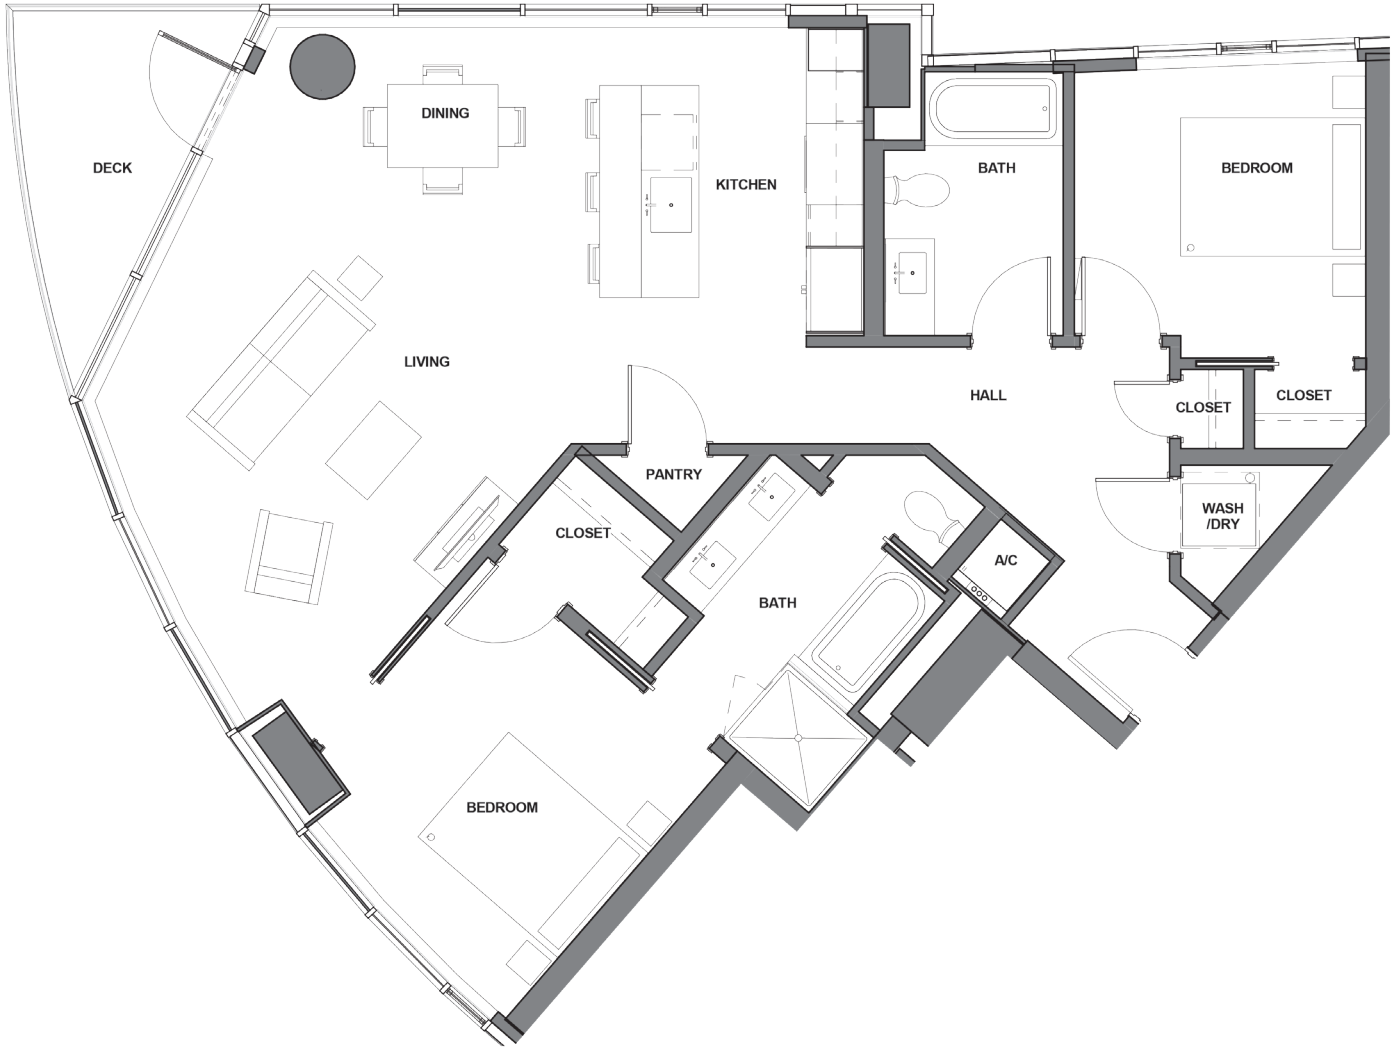

SPIRE

LIVE INSPIRED

UNIT A

2 BEDROOMS
2 BATHROOMS
1184 SQ FT

600 Wall Street | Seattle, WA 98121

SPIRESEATTLE.COM

LACONIA  DEVELOPMENT LLC

Realogics

Sotheby's
INTERNATIONAL REALTY

"08" SERIES

This is not an offer to sell but intended for information only. Any representation as to square footage is approximate. Renderings, photography, illustrations, floor plans, amenities, finishes, and other information described herein are representative only and are not intended to reflect any specific feature, amenity, unit condition or view when built. No representation and warranties are made with regard to the accuracy, completeness or suitability of the information published herein. The developer reserves the right to make modification to materials, specifications, plans, pricing, designs, scheduling, and delivery without prior notice. Exclusively represented by Realogics Sotheby's International Realty.