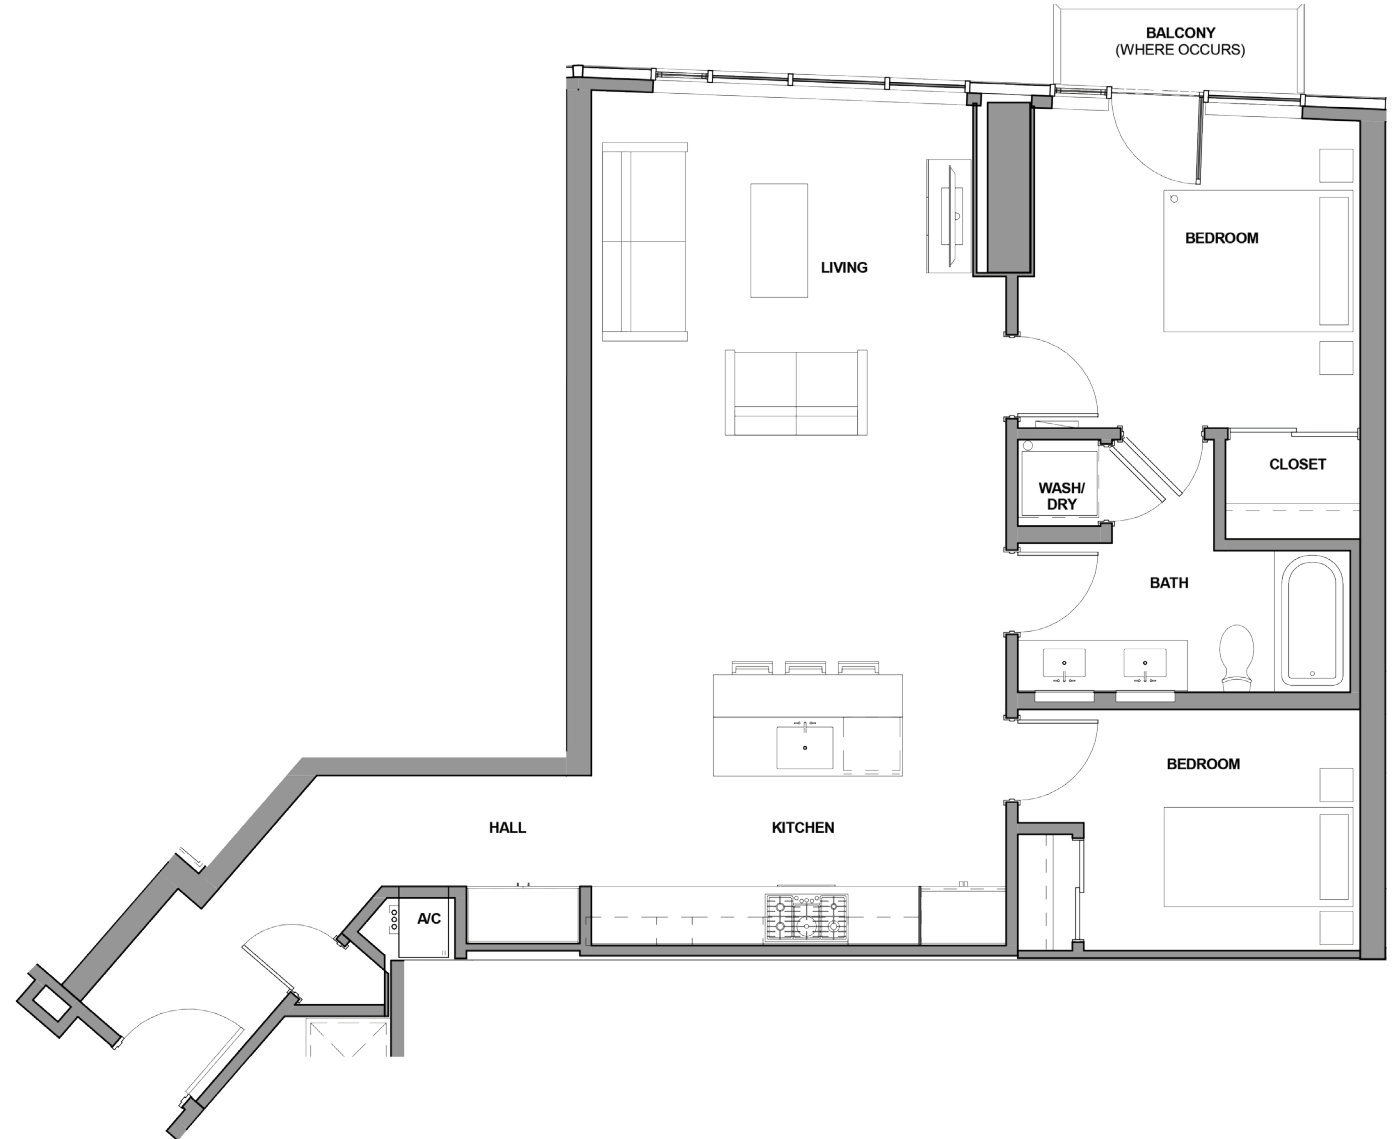

SPIRE

LIVE INSPIRED

UNIT C

1 BEDROOM/DEN
1 BATHROOM
990 SQ FT

600 Wall Street | Seattle, WA 98121

SPIRESEATTLE.COM

UNIT C

LACONIA 
DEVELOPMENT LLC