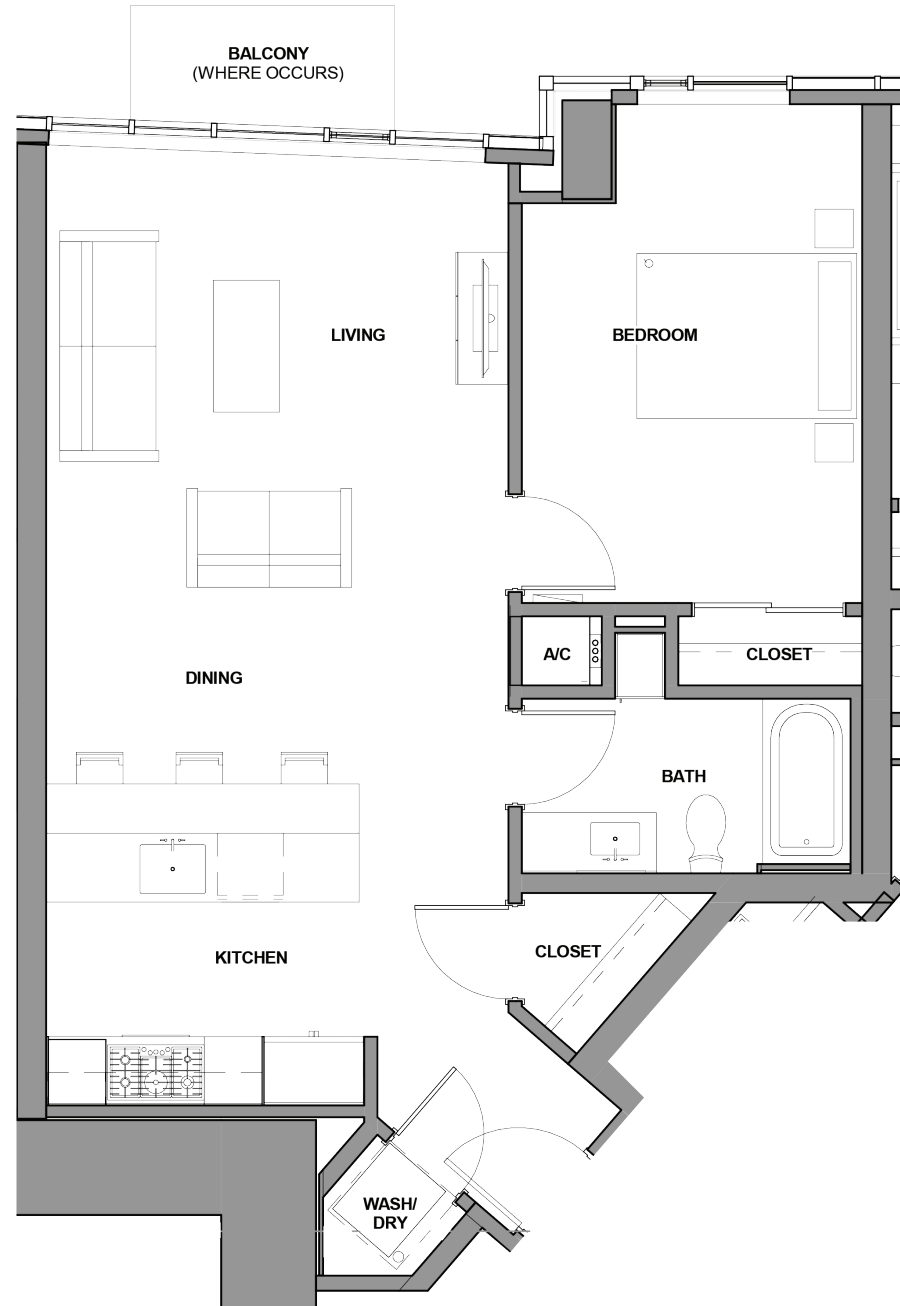

SPIRE

LIVE INSPIRED

UNIT D

1 BEDROOM
1 BATHROOM
765 SQ FT

600 Wall Street | Seattle, WA 98121

SPIRESEATTLE.COM

UNIT D

LACONIA 
DEVELOPMENT LLC

Realogics | Sotheby's 
INTERNATIONAL REALTY

"01" SERIES

This is not an offer to sell but intended for information only. Any representation as to square footage is approximate. Renderings, photography, illustrations, floor plans, amenities, finishes, and other information described herein are representative only and are not intended to reflect any specific feature, amenity, unit condition or view when built. No representation and warranties are made with regard to the accuracy, completeness or suitability of the information published herein. The developer reserves the right to make modification to materials, specifications, plans, pricing, designs, scheduling, and delivery without prior notice. Exclusively represented by Realogics Sotheby's International Realty.