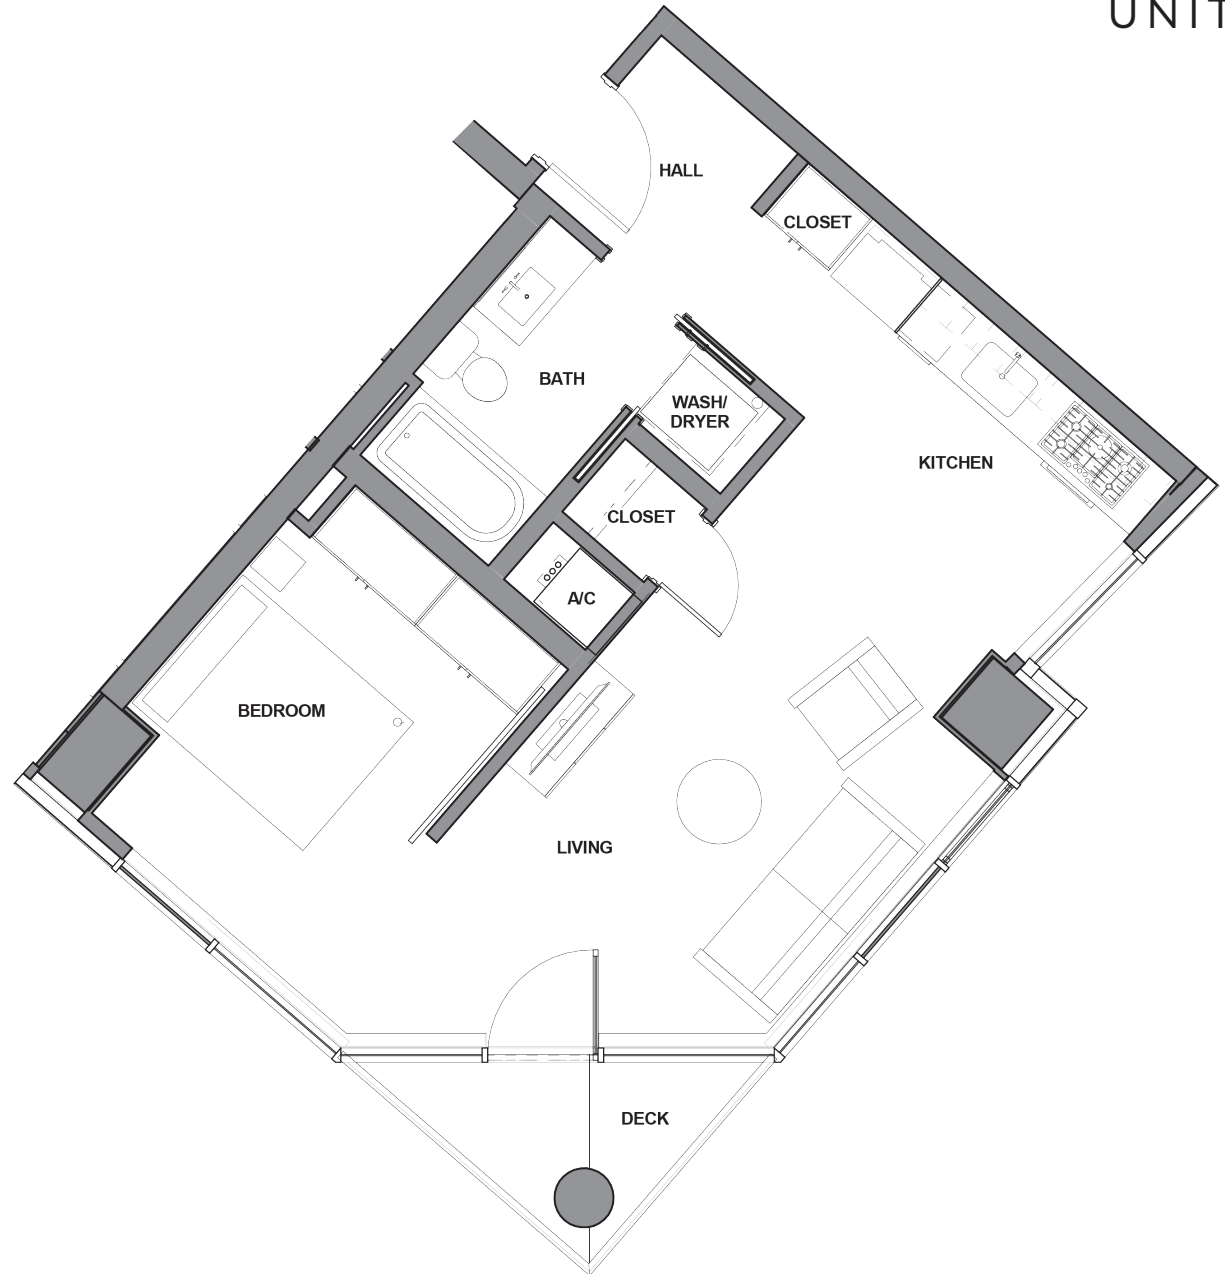

## UNIT G

1 BEDROOM  
1 BATHROOM  
594 SQ FT

600 Wall Street | Seattle, WA 98121

[SPIRESEATTLE.COM](http://SPIRESEATTLE.COM)

UNIT G1

LACONIA   
DEVELOPMENT LLC

Realogics | Sotheby's   
INTERNATIONAL REALTY

URBAN UNIT #404

This is not an offer to sell but intended for information only. Any representation as to square footage is approximate. Renderings, photography, illustrations, floor plans, amenities, finishes, and other information described herein are representative only and are not intended to reflect any specific feature, amenity, unit condition or view when built. No representation and warranties are made with regard to the accuracy, completeness or suitability of the information published herein. The developer reserves the right to make modification to materials, specifications, plans, pricing, designs, scheduling, and delivery without prior notice. Exclusively represented by Realogics Sotheby's International Realty.