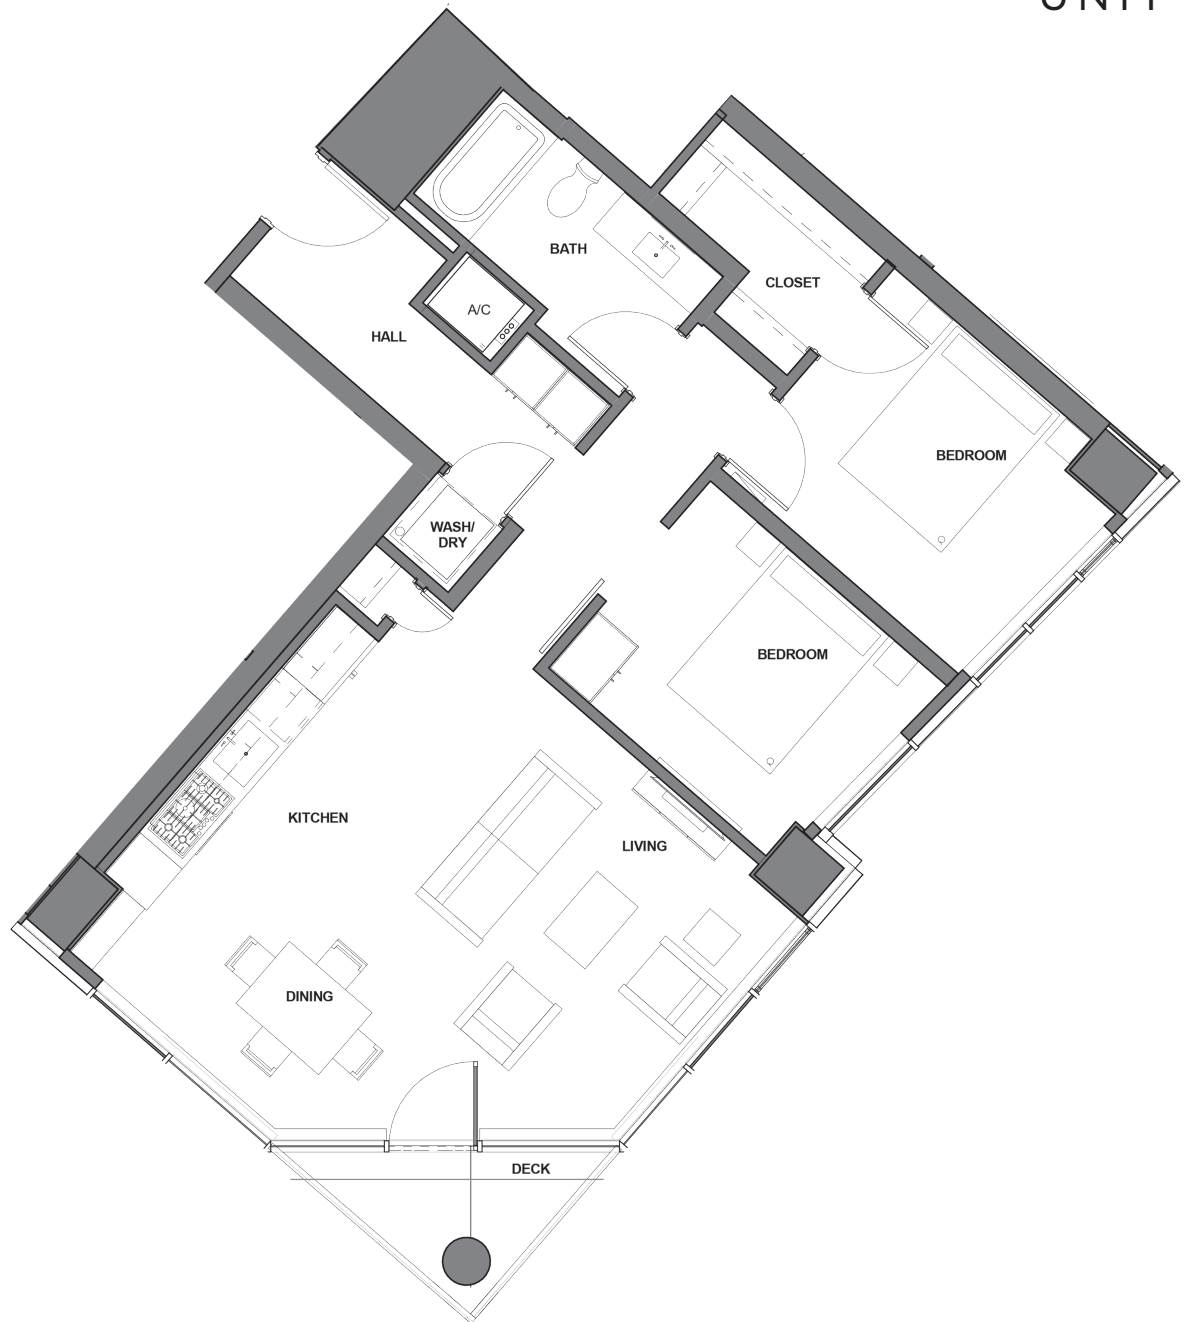

SPIRE

LIVE INSPIRED

UNIT G

2 BEDROOMS
1 BATHROOM
918 SQ FT

600 Wall Street | Seattle, WA 98121

SPIRESEATTLE.COM

DENNY

UNIT G2

LACONIA 
DEVELOPMENT LLC

Realogics | Sotheby's 
INTERNATIONAL REALTY

"04" SERIES FLOORS 5-8

This is not an offer to sell but intended for information only. Any representation as to square footage is approximate. Renderings, photography, illustrations, floor plans, amenities, finishes, and other information described herein are representative only and are not intended to reflect any specific feature, amenity, unit condition or view when built. No representation and warranties are made with regard to the accuracy, completeness or suitability of the information published herein. The developer reserves the right to make modification to materials, specifications, plans, pricing, designs, scheduling, and delivery without prior notice. Exclusively represented by Realogics Sotheby's International Realty.