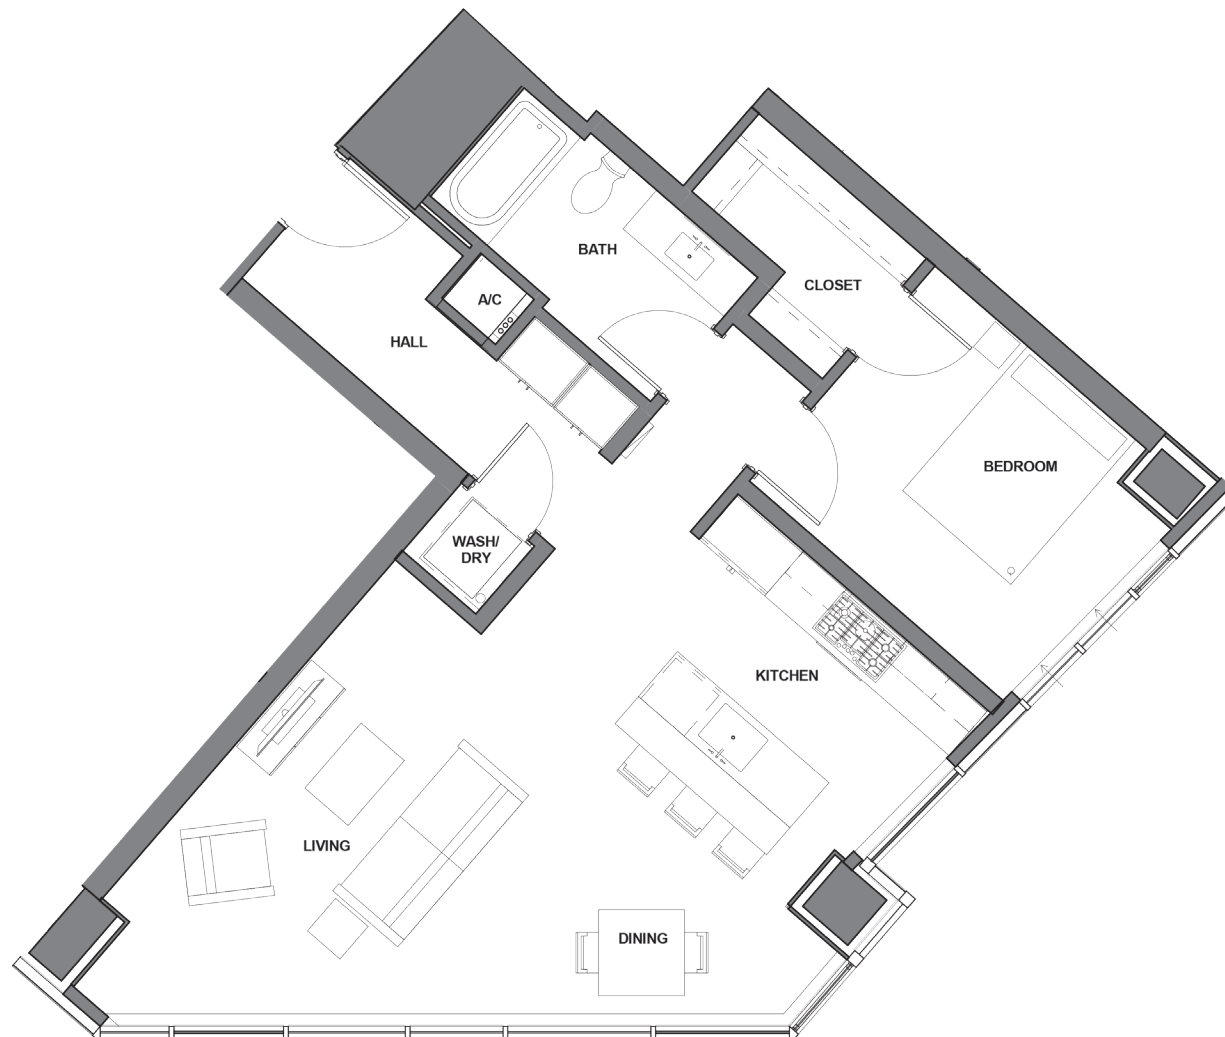

## UNIT G

1 BEDROOM  
1 BATHROOM  
814 SQ FT

600 Wall Street | Seattle, WA 98121

[SPIRESEATTLE.COM](http://SPIRESEATTLE.COM)

DENNY

LACONIA   
DEVELOPMENT LLC

Realogics | Sotheby's   
INTERNATIONAL REALTY

"04" SERIES FLOORS 9-37