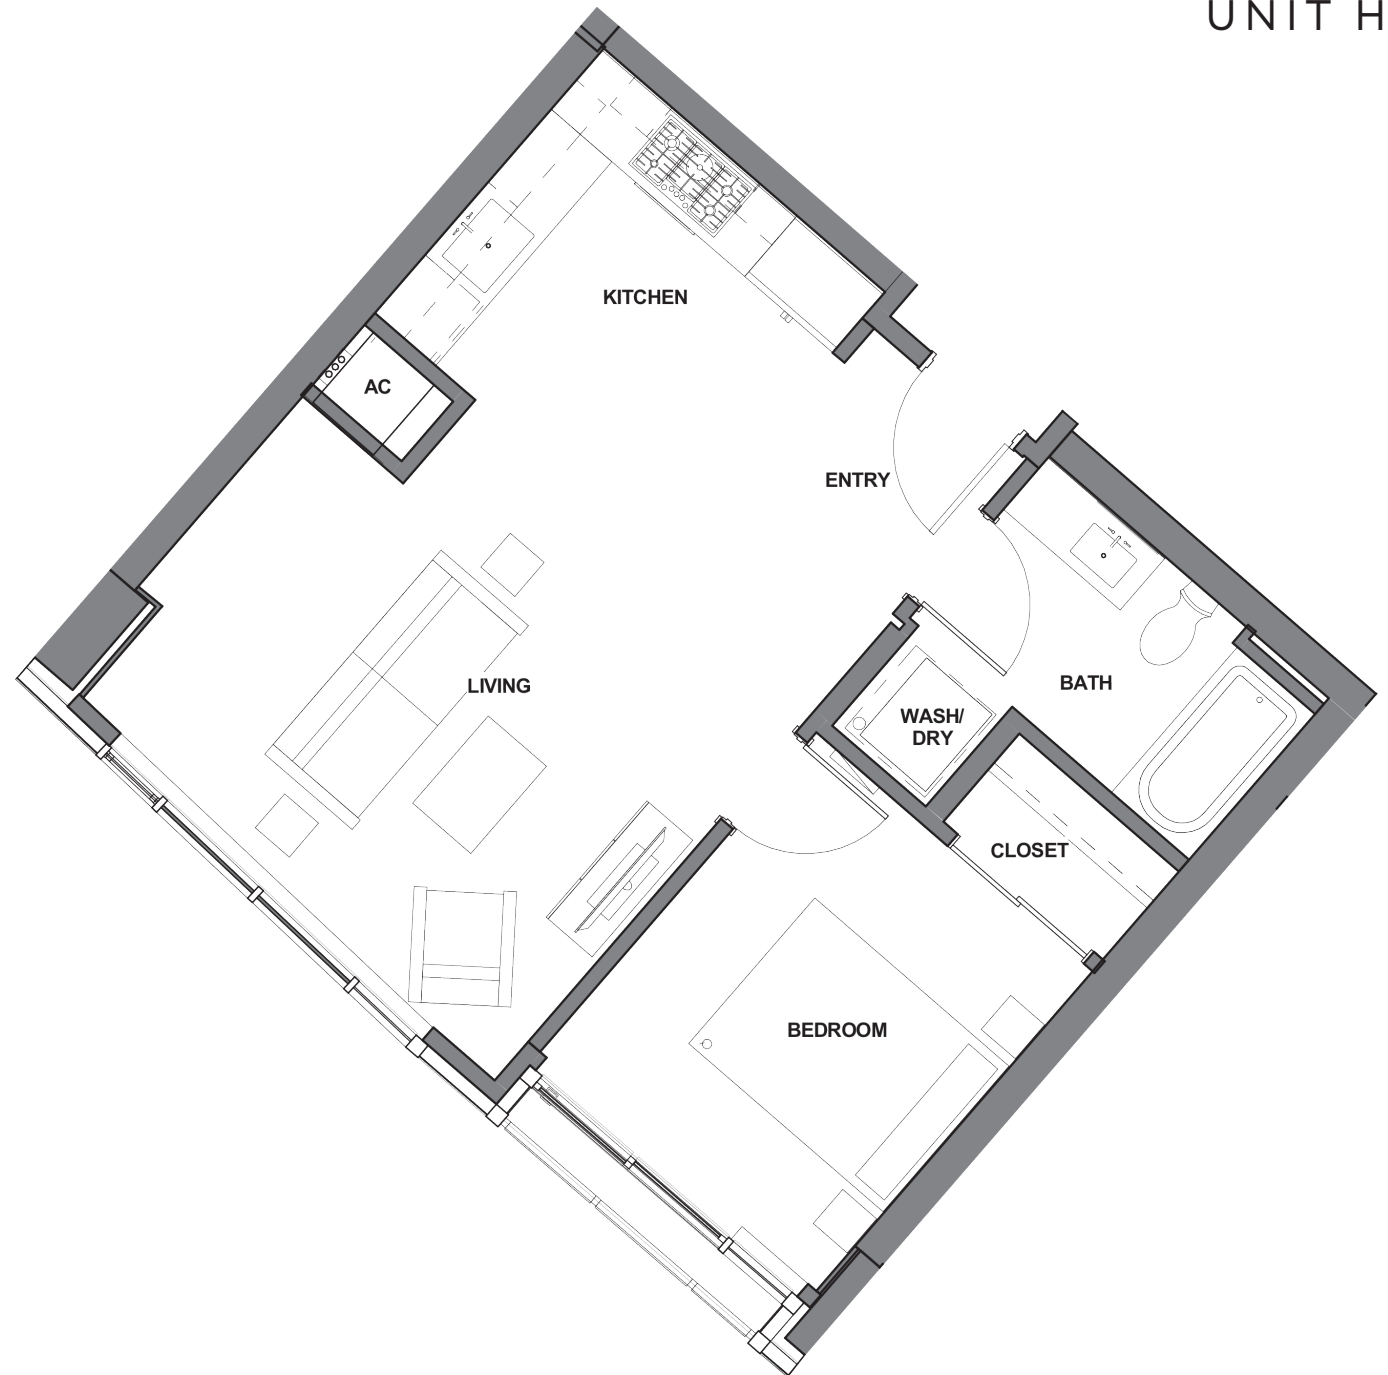

SPIRE

LIVE INSPIRED

UNIT H

1 BEDROOM

1 BATHROOM

FLOORS 5-23: 596 SQ FT

600 Wall Street | Seattle, WA 98121

SPIRESEATTLE.COM

DENNY

UNIT H

LACONIA 
DEVELOPMENT LLC

Realogics | Sotheby's 
INTERNATIONAL REALTY

"05" SERIES

This is not an offer to sell but intended for information only. Any representation as to square footage is approximate. Renderings, photography, illustrations, floor plans, amenities, finishes, and other information described herein are representative only and are not intended to reflect any specific feature, amenity, unit condition or view when built. No representation and warranties are made with regard to the accuracy, completeness or suitability of the information published herein. The developer reserves the right to make modification to materials, specifications, plans, pricing, designs, scheduling, and delivery without prior notice. Exclusively represented by Realogics Sotheby's International Realty.