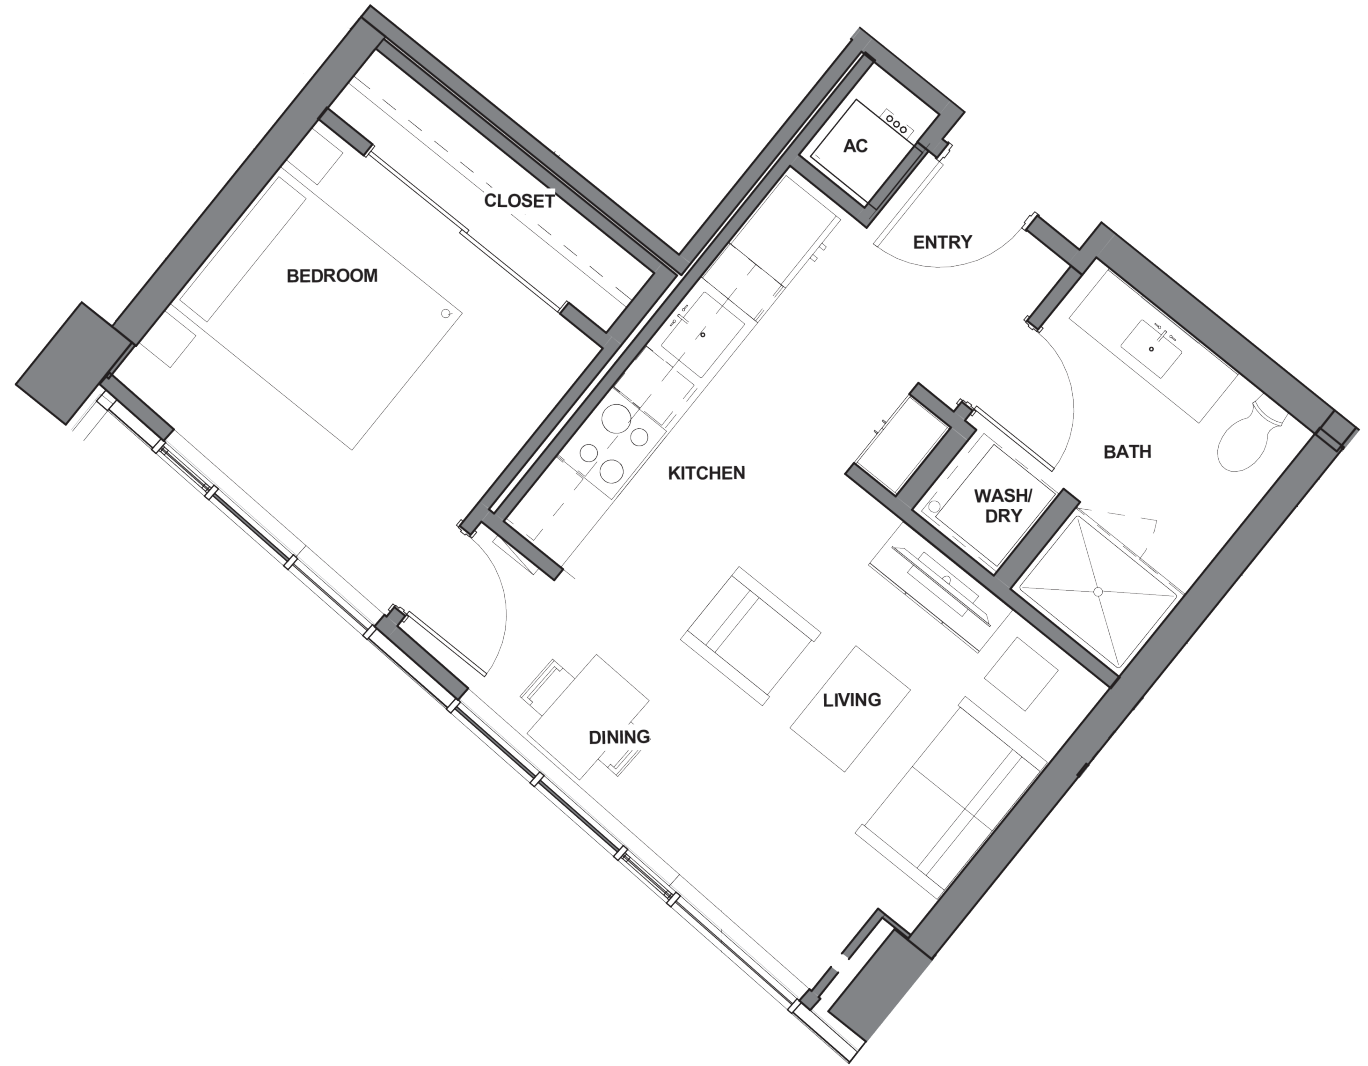

SPIRE

LIVE INSPIRED

UNIT J

1 BEDROOM

1 BATHROOM

FLOORS 5-23: 531 SQ FT

600 Wall Street | Seattle, WA 98121

SPIRESEATTLE.COM

DENNY

LACONIA DEVELOPMENT LLC

Realogics

Sotheby's
INTERNATIONAL REALTY

"06" SERIES

This is not an offer to sell but intended for information only. Any representation as to square footage is approximate. Renderings, photography, illustrations, floor plans, amenities, finishes, and other information described herein are representative only and are not intended to reflect any specific feature, amenity, unit condition or view when built. No representation and warranties are made with regard to the accuracy, completeness or suitability of the information published herein. The developer reserves the right to make modification to materials, specifications, plans, pricing, designs, scheduling, and delivery without prior notice. Exclusively represented by Realogics Sotheby's International Realty.