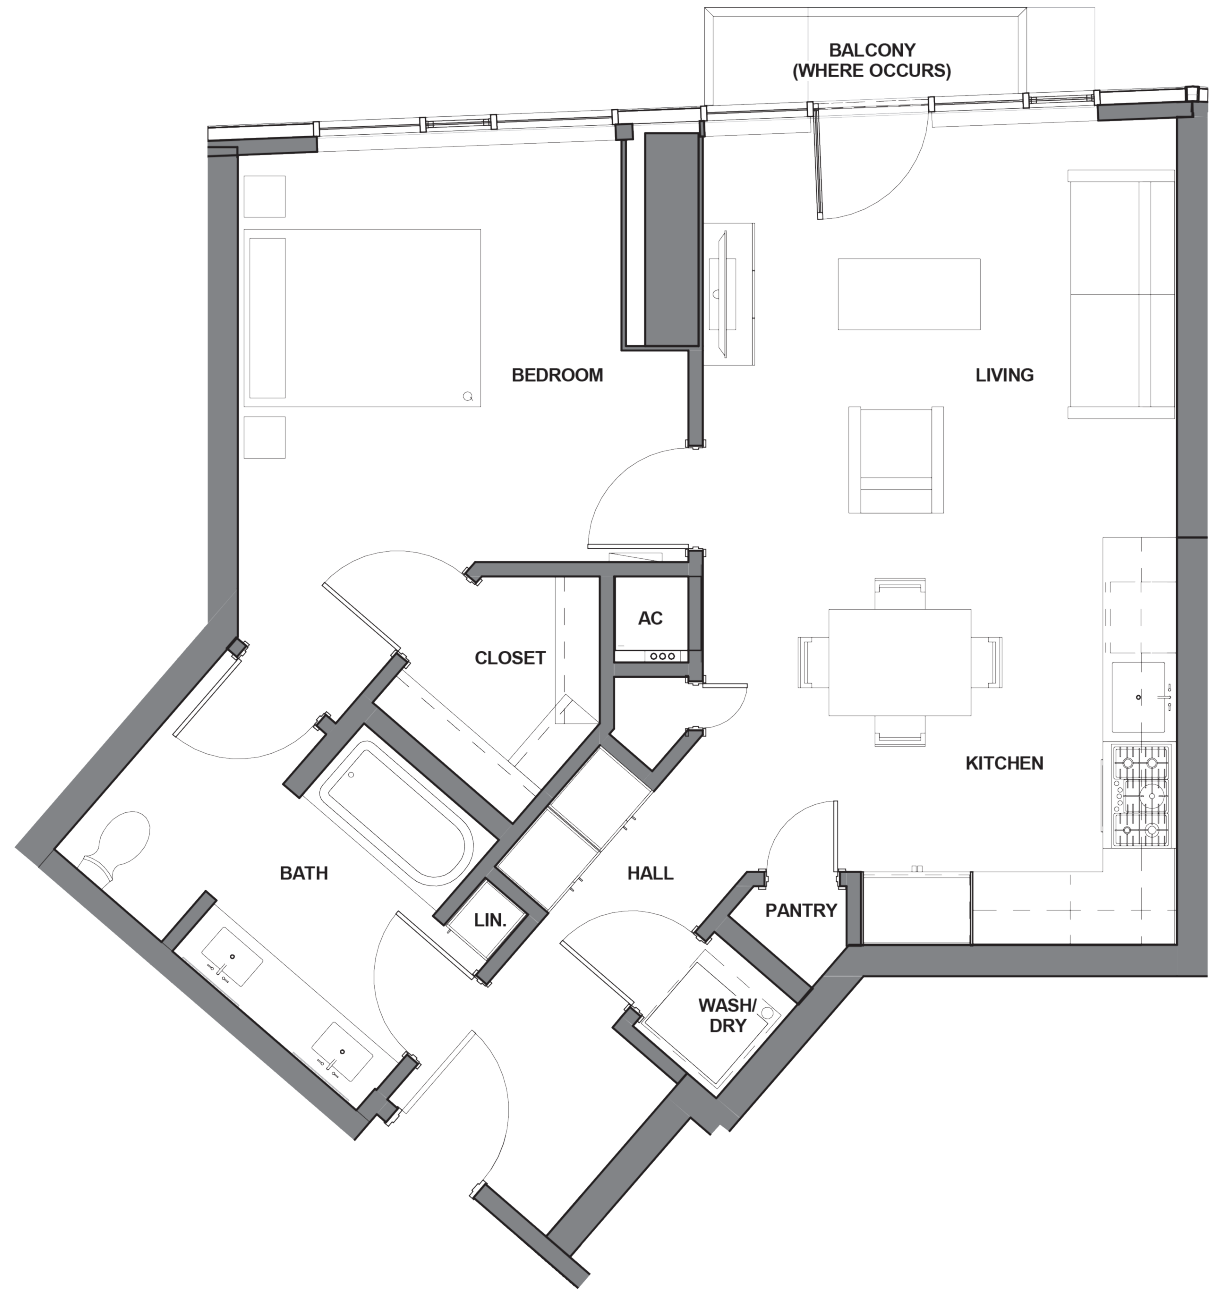

SPIRE

LIVE INSPIRED

UNIT B

1 BEDROOM
1 BATHROOM
765 SQ FT

600 Wall Street | Seattle, WA 98121

SPIRESEATTLE.COM

LACONIA 
DEVELOPMENT LLC

Realogics

Sotheby's
INTERNATIONAL REALTY

"09" SERIES FLOORS 4-32
"08" SERIES FLOORS 33-34

This is not an offer to sell but intended for information only. Any representation as to square footage is approximate. Renderings, photography, illustrations, floor plans, amenities, finishes, and other information described herein are representative only and are not intended to reflect any specific feature, amenity, unit condition or view when built. No representation and warranties are made with regard to the accuracy, completeness or suitability of the information published herein. The developer reserves the right to make modification to materials, specifications, plans, pricing, designs, scheduling, and delivery without prior notice. Exclusively represented by Realogics Sotheby's International Realty.