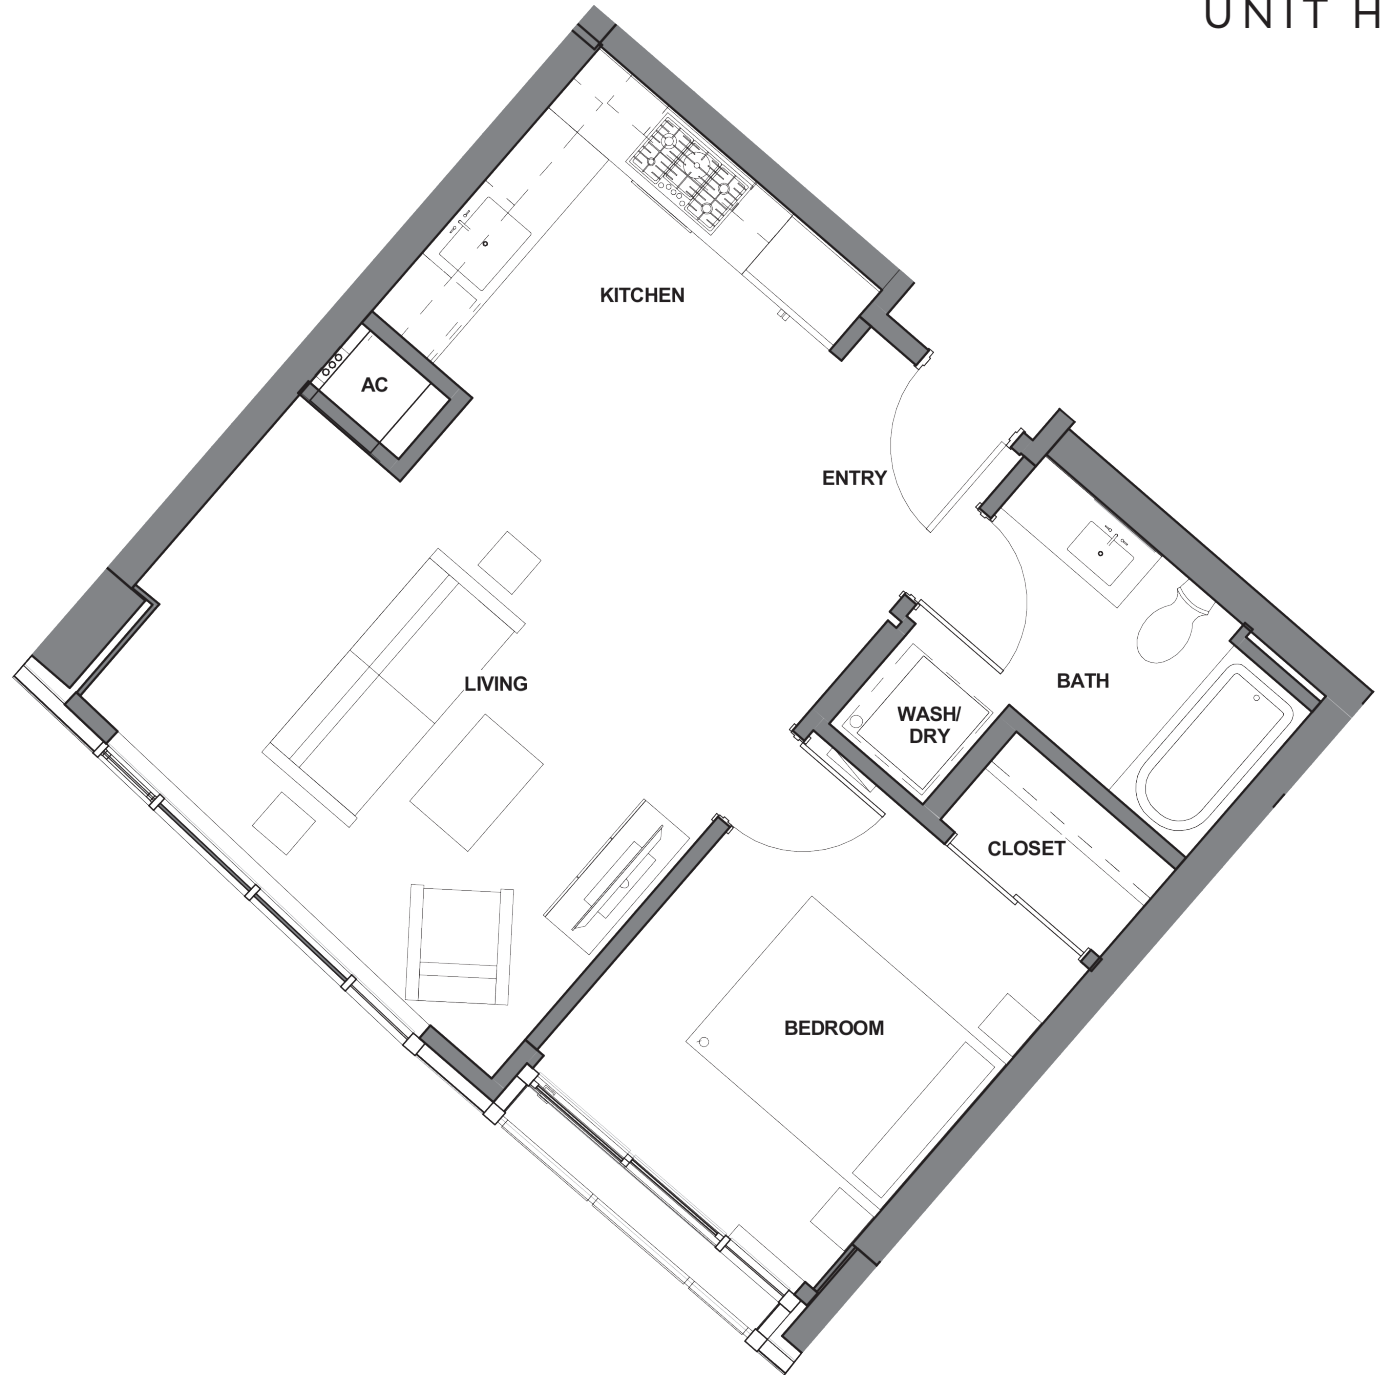

SPIRE

LIVE INSPIRED

UNIT H

1 BEDROOM

1 BATHROOM

FLOORS 24-32(37): 584 SQ FT

600 Wall Street | Seattle, WA 98121

SPIRESEATTLE.COM

DENNY

UNIT H

LACONIA
DEVELOPMENT LLC

Realogics | Sotheby's
INTERNATIONAL REALTY

"05" SERIES

This is not an offer to sell but intended for information only. Any representation as to square footage is approximate. Renderings, photography, illustrations, floor plans, amenities, finishes, and other information described herein are representative only and are not intended to reflect any specific feature, amenity, unit condition or view when built. No representation and warranties are made with regard to the accuracy, completeness or suitability of the information published herein. The developer reserves the right to make modification to materials, specifications, plans, pricing, designs, scheduling, and delivery without prior notice. Exclusively represented by Realogics Sotheby's International Realty.