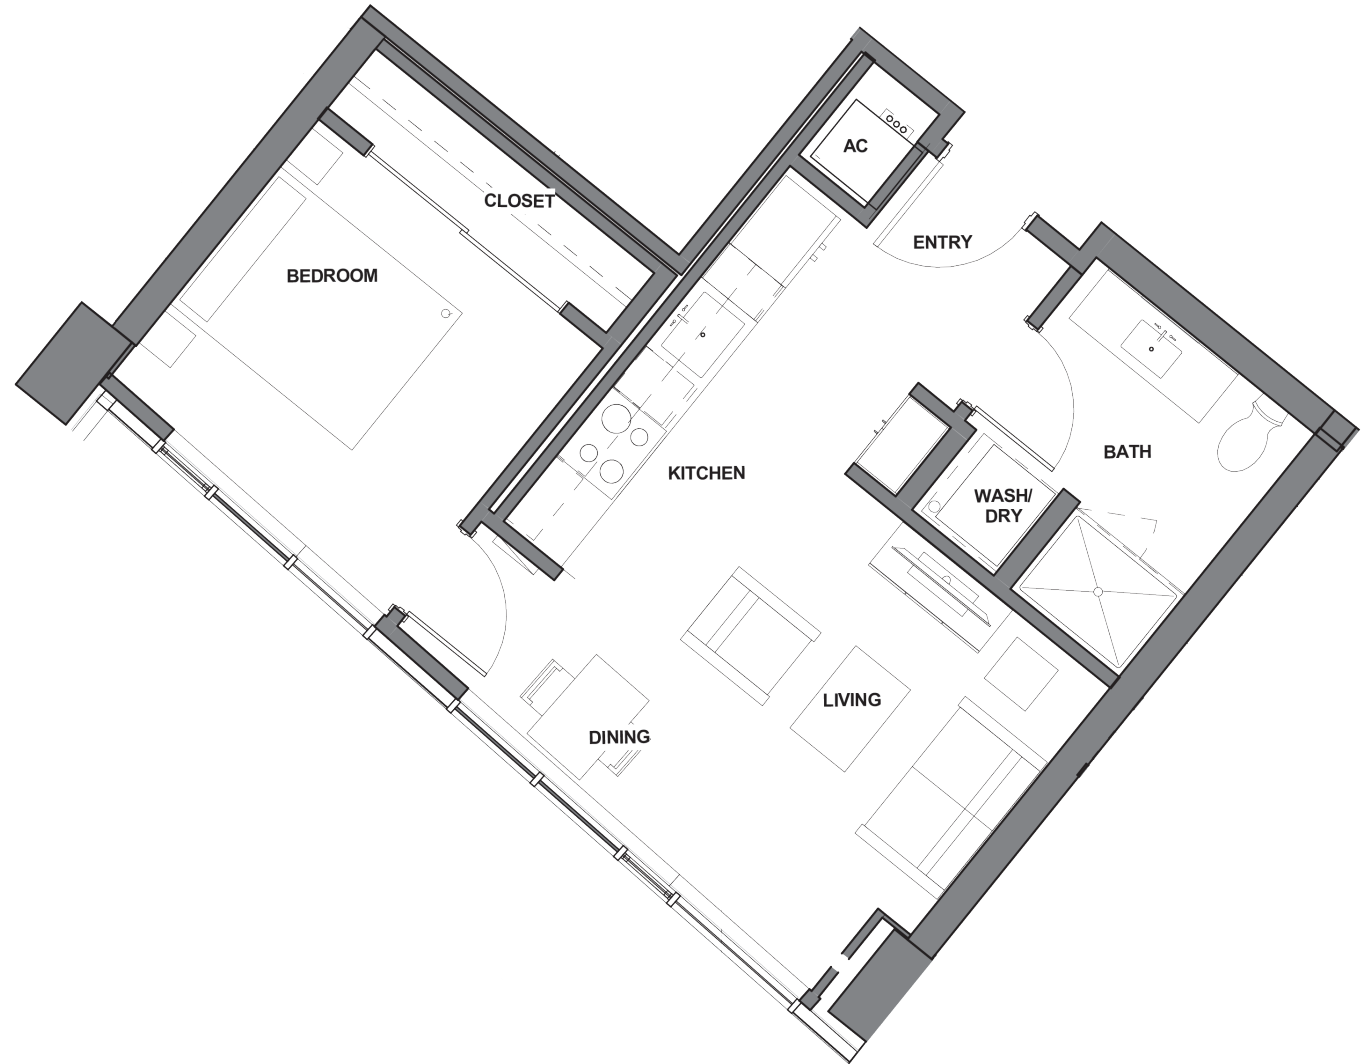

SPIRE

LIVE INSPIRED

UNIT J

1 BEDROOM

1 BATHROOM

FLOORS 24-32: 542 SQ FT

600 Wall Street | Seattle, WA 98121

SPIRESEATTLE.COM

DENNY

LACONIA DEVELOPMENT LLC

Realogics

Sotheby's
INTERNATIONAL REALTY

"06" SERIES

This is not an offer to sell but intended for information only. Any representation as to square footage is approximate. Renderings, photography, illustrations, floor plans, amenities, finishes, and other information described herein are representative only and are not intended to reflect any specific feature, amenity, unit condition or view when built. No representation and warranties are made with regard to the accuracy, completeness or suitability of the information published herein. The developer reserves the right to make modification to materials, specifications, plans, pricing, designs, scheduling, and delivery without prior notice. Exclusively represented by Realogics Sotheby's International Realty.