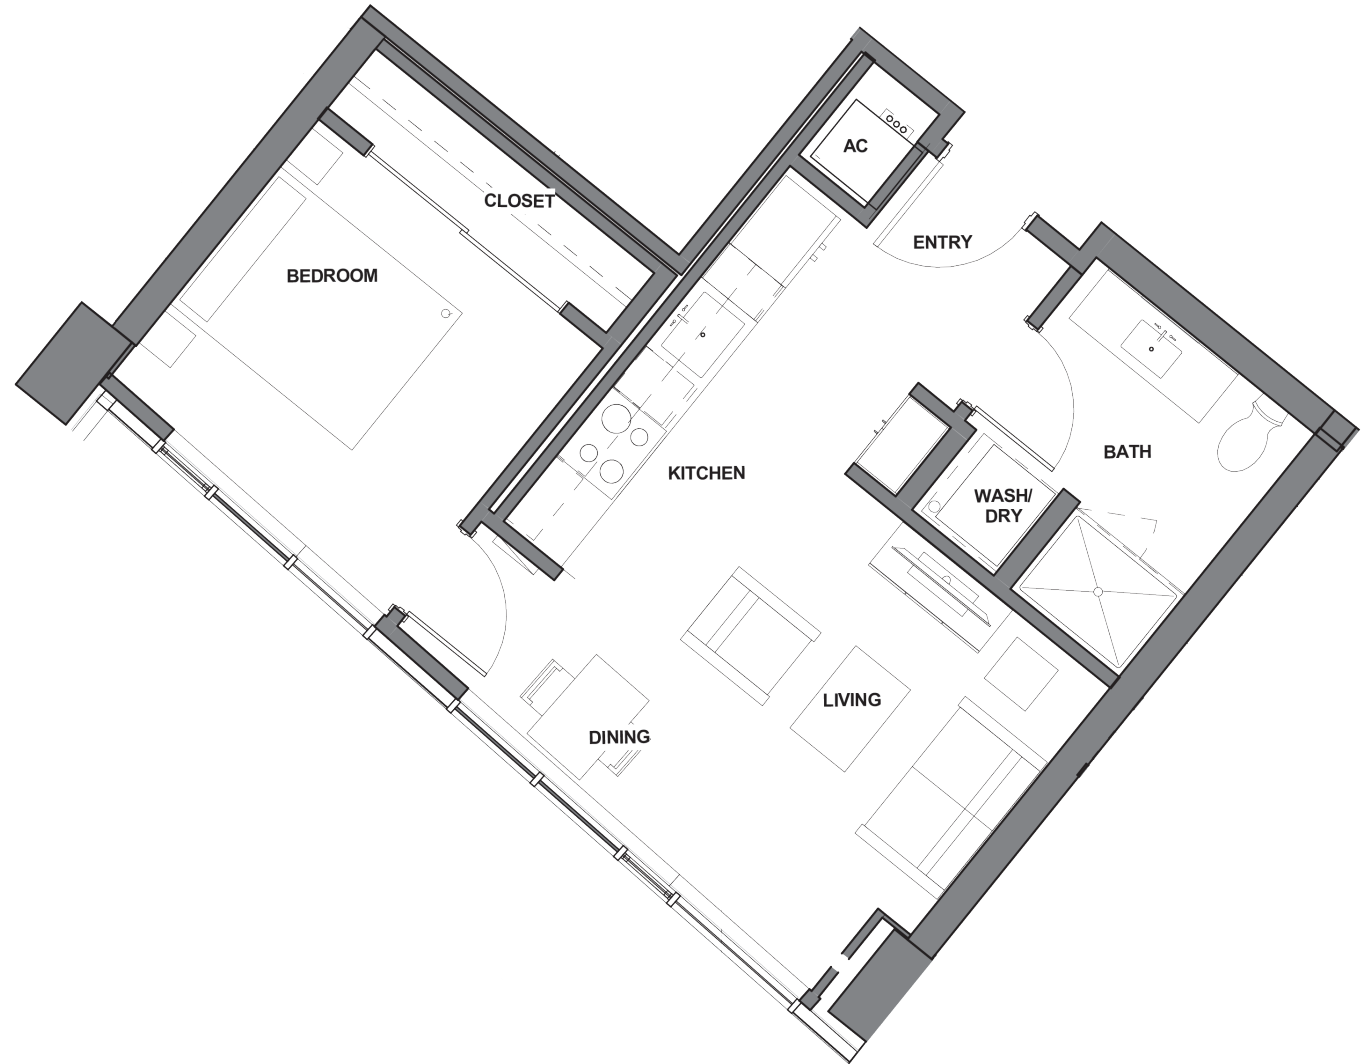

SPIRE

LIVE INSPIRED

UNIT J

1 BEDROOM

1 BATHROOM

FLOORS 33-37: 531 SQ FT

600 Wall Street | Seattle, WA 98121

SPIRESEATTLE.COM

DENNY

LACONIA DEVELOPMENT LLC

Realogics

Sotheby's
INTERNATIONAL REALTY

"06" SERIES

This is not an offer to sell but intended for information only. Any representation as to square footage is approximate. Renderings, photography, illustrations, floor plans, amenities, finishes, and other information described herein are representative only and are not intended to reflect any specific feature, amenity, unit condition or view when built. No representation and warranties are made with regard to the accuracy, completeness or suitability of the information published herein. The developer reserves the right to make modification to materials, specifications, plans, pricing, designs, scheduling, and delivery without prior notice. Exclusively represented by Realogics Sotheby's International Realty.