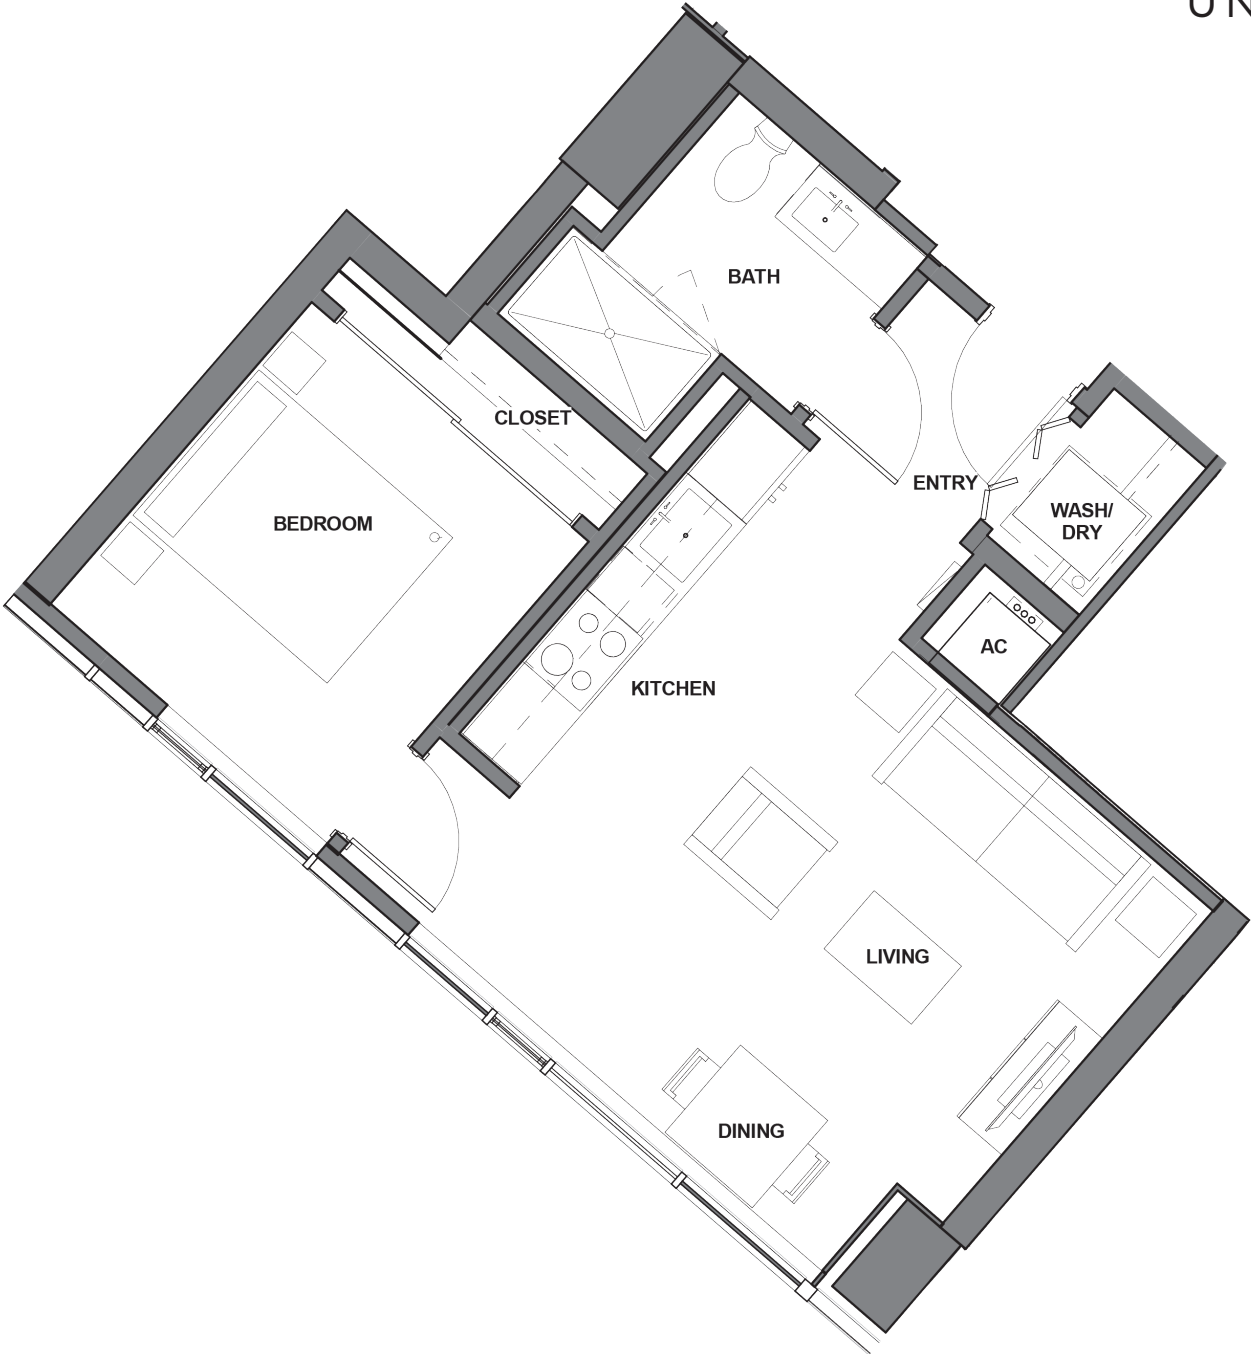

SPIRE

LIVE INSPIRED

UNIT K

1 BEDROOM
1 BATHROOM
568 SQ FT

600 Wall Street | Seattle, WA 98121

SPIRESEATTLE.COM

LACONIA 
DEVELOPMENT LLC

Realogics

Sotheby's
INTERNATIONAL REALTY

"07" SERIES FLOORS 4-32

This is not an offer to sell but intended for information only. Any representation as to square footage is approximate. Renderings, photography, illustrations, floor plans, amenities, finishes, and other information described herein are representative only and are not intended to reflect any specific feature, amenity, unit condition or view when built. No representation and warranties are made with regard to the accuracy, completeness or suitability of the information published herein. The developer reserves the right to make modification to materials, specifications, plans, pricing, designs, scheduling, and delivery without prior notice. Exclusively represented by Realogics Sotheby's International Realty.