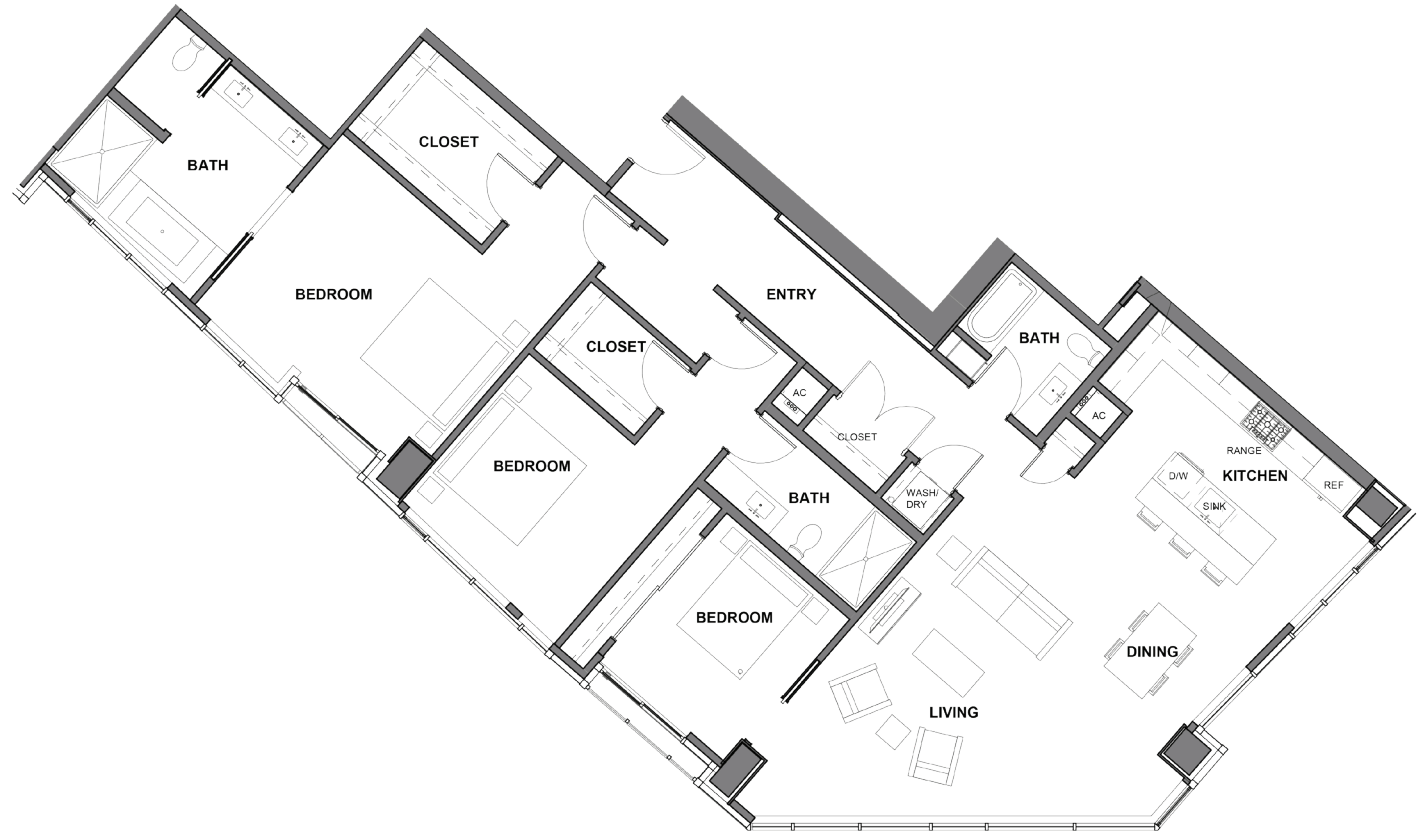

PENTHOUSE EE+FF

LACONIA
DEVELOPMENT LLC

Realogics | Sotheby's
INTERNATIONAL REALTY

"04" SERIES FLOORS 38-39

This is not an offer to sell but intended for information only. Any representation as to square footage is approximate. Renderings, photography, illustrations, floor plans, amenities, finishes, and other information described herein are representative only and are not intended to reflect any specific feature, amenity, unit condition or view when built. No representation and warranties are made with regard to the accuracy, completeness or suitability of the information published herein. The developer reserves the right to make modification to materials, specifications, plans, pricing, designs, scheduling, and delivery without prior notice. Exclusively represented by Realogics Sotheby's International Realty.