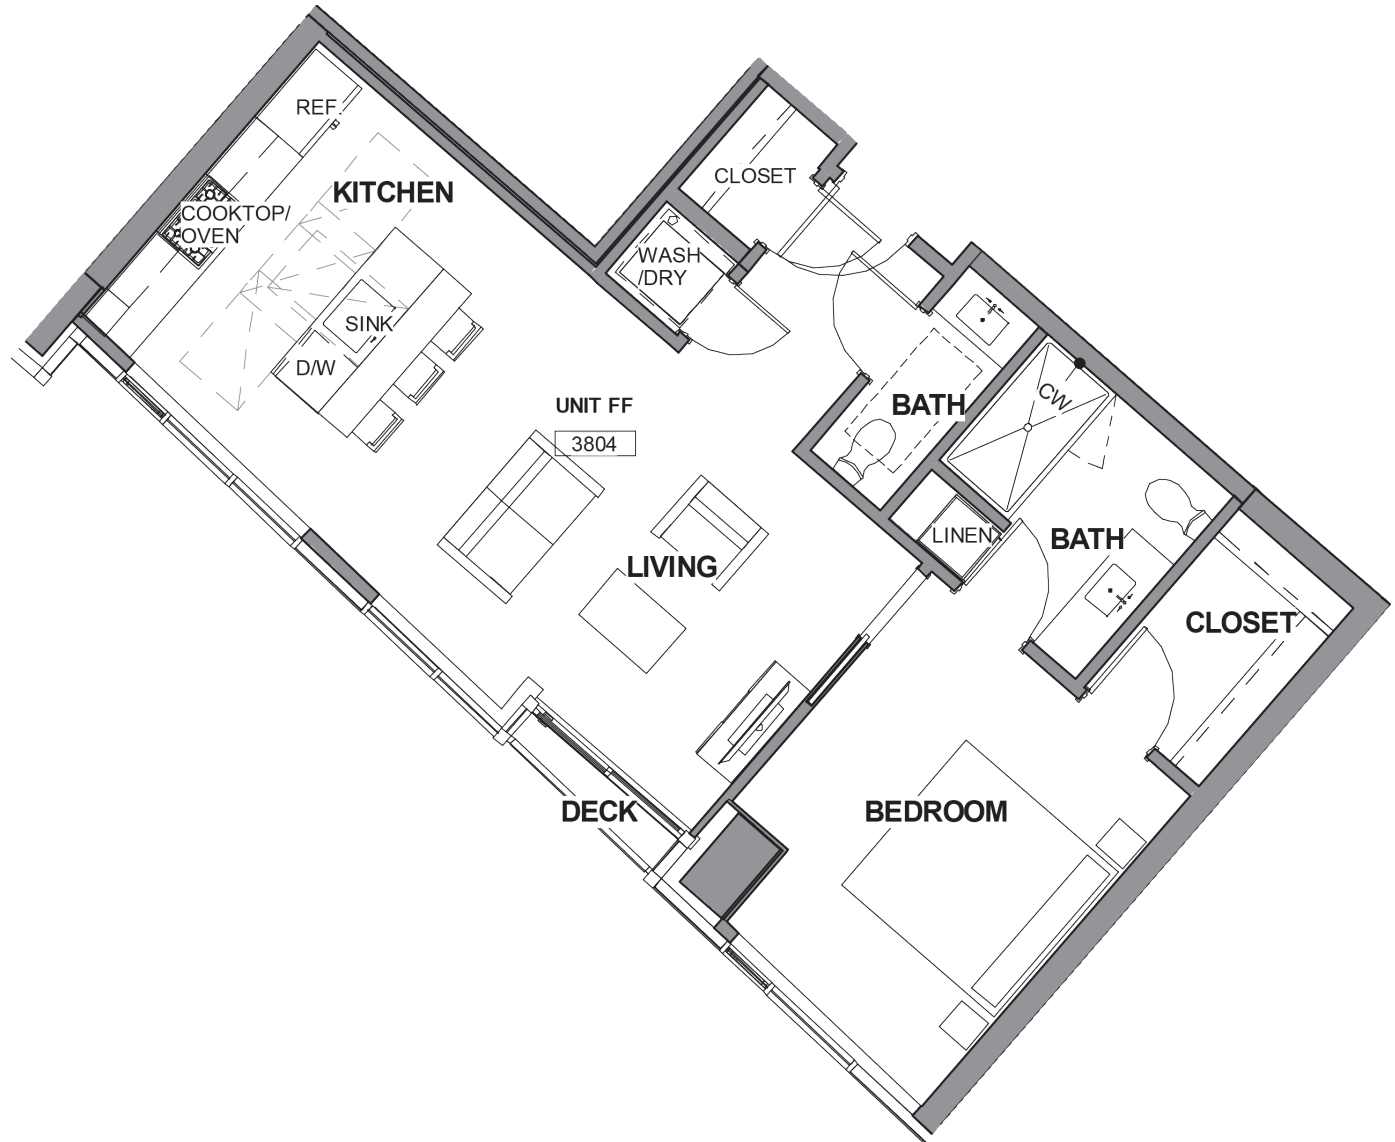

SPIRE

LIVE INSPIRED

PENTHOUSE FF

1 BEDROOM

1.5 BATHROOMS

752 SQ FT

600 Wall Street | Seattle, WA 98121

SPIRESEATTLE.COM

DENNY

PENTHOUSE FF

LACONIA  DEVELOPMENT LLC

Realogics

Sotheby's
INTERNATIONAL REALTY

"04" SERIES FLOORS 38-39

This is not an offer to sell but intended for information only. Any representation as to square footage is approximate. Renderings, photography, illustrations, floor plans, amenities, finishes, and other information described herein are representative only and are not intended to reflect any specific feature, amenity, unit condition or view when built. No representation and warranties are made with regard to the accuracy, completeness or suitability of the information published herein. The developer reserves the right to make modification to materials, specifications, plans, pricing, designs, scheduling, and delivery without prior notice. Exclusively represented by Realogics Sotheby's International Realty.