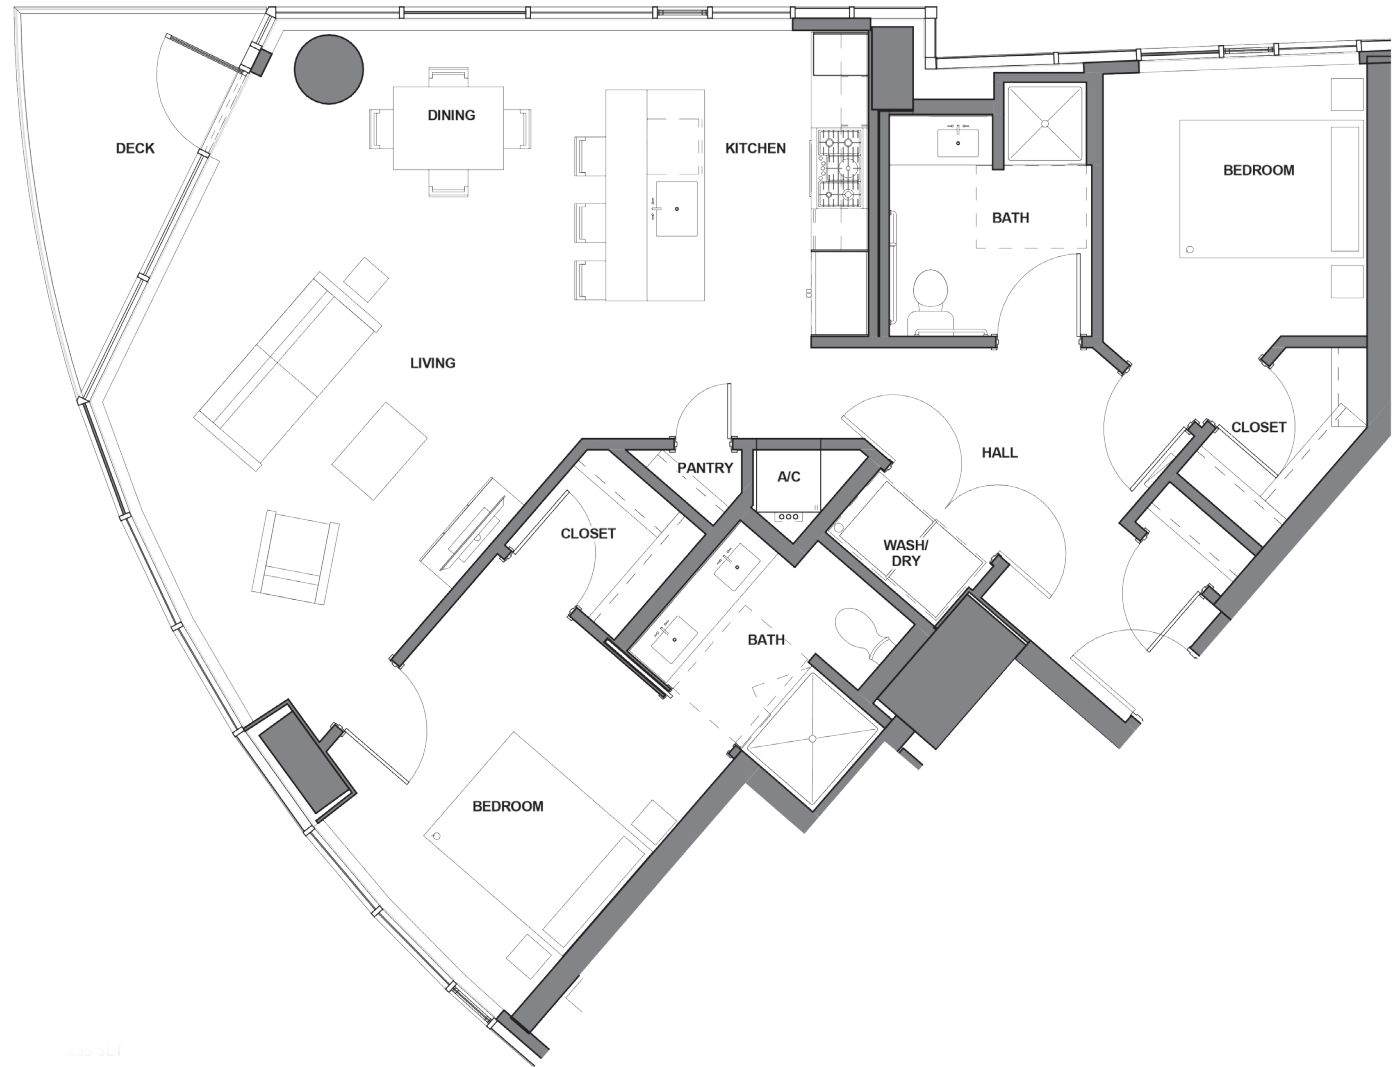

SPIRE

LIVE INSPIRED

UNIT A

2 BEDROOMS
2 BATHROOMS
1184 SQ FT

600 Wall Street | Seattle, WA 98121

SPIRESEATTLE.COM

DENNY

UNIT A

TYPE A

°ADA COMPLIANT

LACONIA 
DEVELOPMENT LLC

Realogics

Sotheby's
INTERNATIONAL REALTY

"08" SERIES
UNITS: 408, 508, 1608, 1708, 2808, 2908

This is not an offer to sell but intended for information only. Any representation as to square footage is approximate. Renderings, photography, illustrations, floor plans, amenities, finishes, and other information described herein are representative only and are not intended to reflect any specific feature, amenity, unit condition or view when built. No representation and warranties are made with regard to the accuracy, completeness or suitability of the information published herein. The developer reserves the right to make modification to materials, specifications, plans, pricing, designs, scheduling, and delivery without prior notice. Exclusively represented by Realogics Sotheby's International Realty.