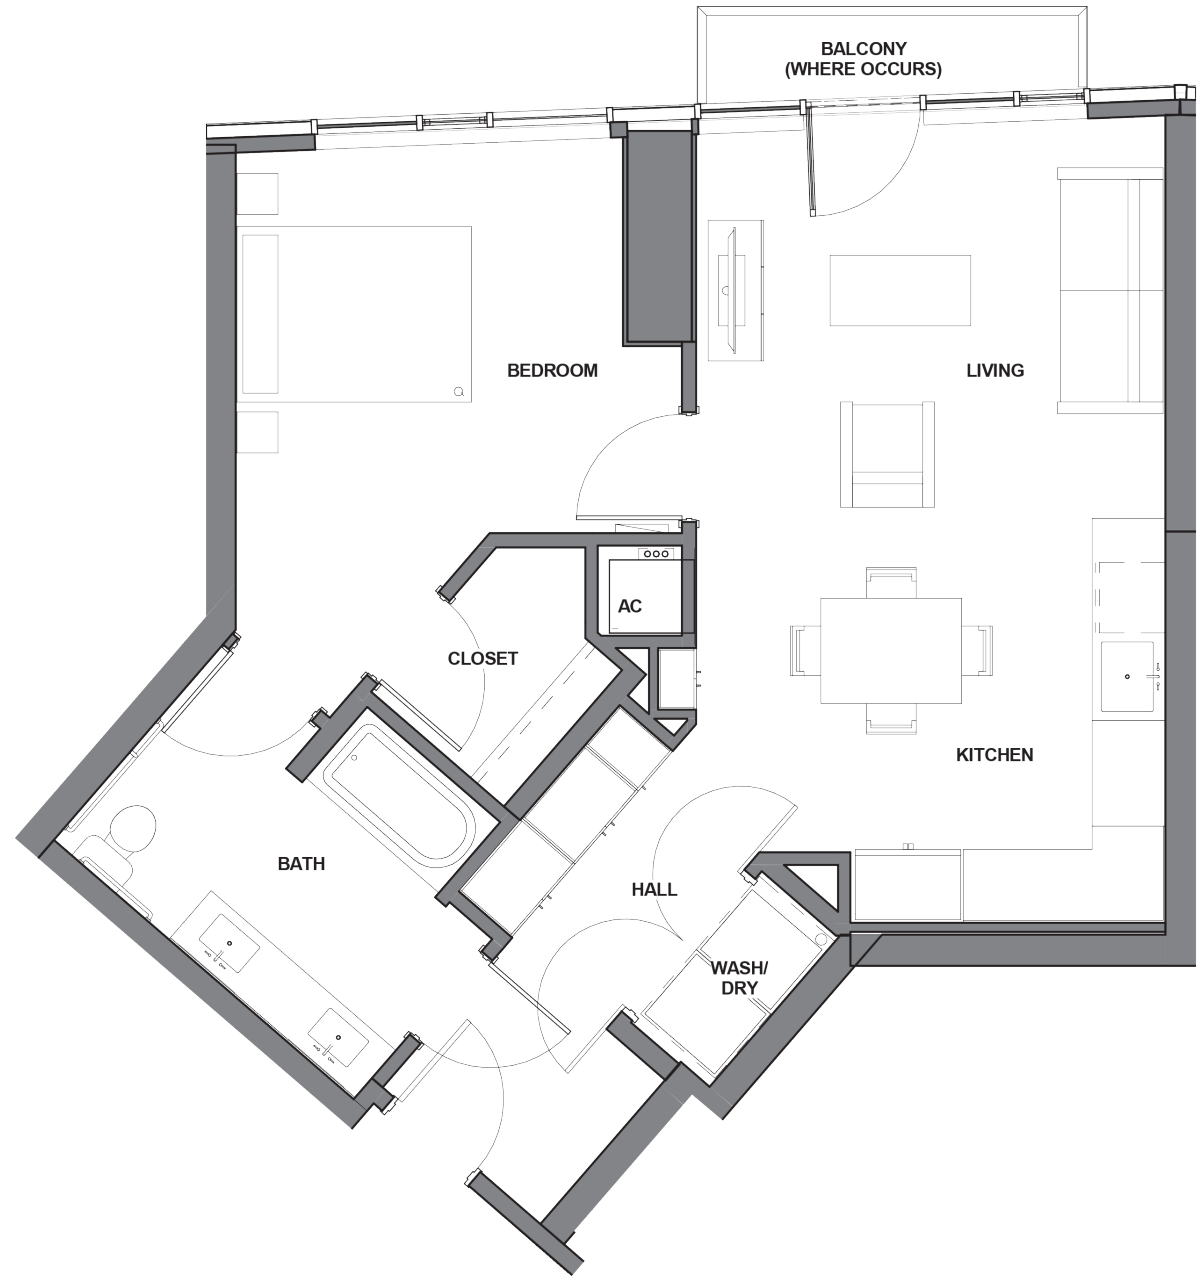

## UNIT B

1 BEDROOM  
1 BATHROOM  
765 SQ FT

600 Wall Street | Seattle, WA 98121

SPIRESEATTLE.COM

## UNIT B

TYPE A  
°ADA COMPLIANT

LACONIA   
DEVELOPMENT LLC

Realogics | Sotheby's   
INTERNATIONAL REALTY

"09" SERIES FLOORS 4-32  
UNITS: 409-709, 1609-1909, 2809-3109

This is not an offer to sell but intended for information only. Any representation as to square footage is approximate. Renderings, photography, illustrations, floor plans, amenities, finishes, and other information described herein are representative only and are not intended to reflect any specific feature, amenity, unit condition or view when built. No representation and warranties are made with regard to the accuracy, completeness or suitability of the information published herein. The developer reserves the right to make modification to materials, specifications, plans, pricing, designs, scheduling, and delivery without prior notice. Exclusively represented by Realogics Sotheby's International Realty.