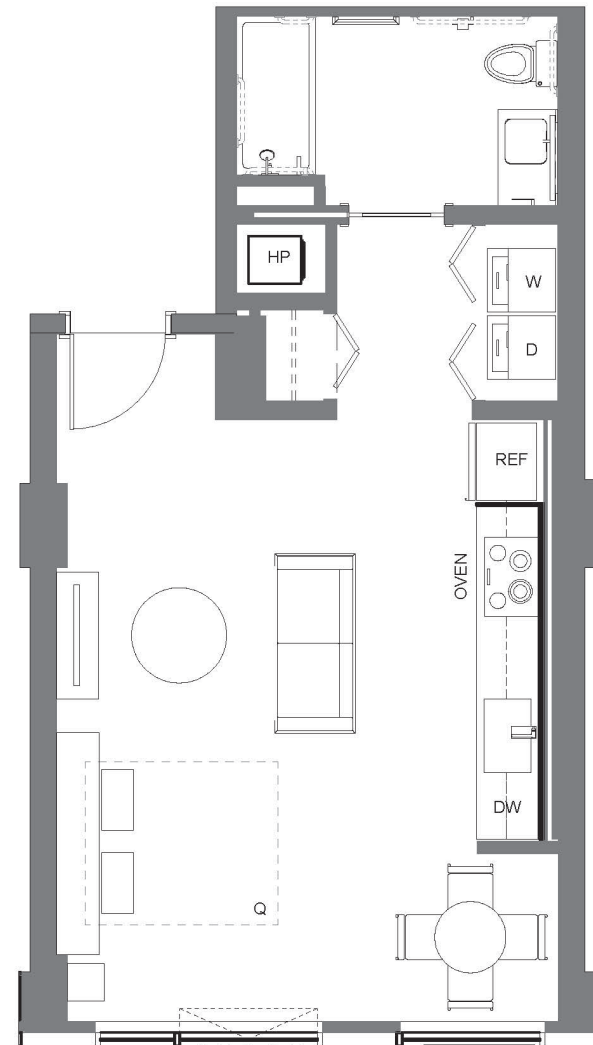

OWN THE CITY

UNIT U1 - A TYPE A

S/1B

FLOORS 2-4

489 SQ FT

UNITS: 207, 309, 409

ownKODA.com

UNIT U1 - A TYPE A

This is not an offer to sell but intended for information only. Any representation as to square footage is approximate. Renderings, photography, illustrations, floor plans, amenities, finishes, and other information described herein are representative only and are not intended to reflect any specific feature, amenity, unit condition or view when built. No representation and warranties are made with regard to the accuracy, completeness or suitability of the information published herein. The developer reserves the right to make modification to materials, specifications, plans, pricing, designs, scheduling, and delivery without prior notice. Exclusively represented by Realogics Sotheby's International Realty.