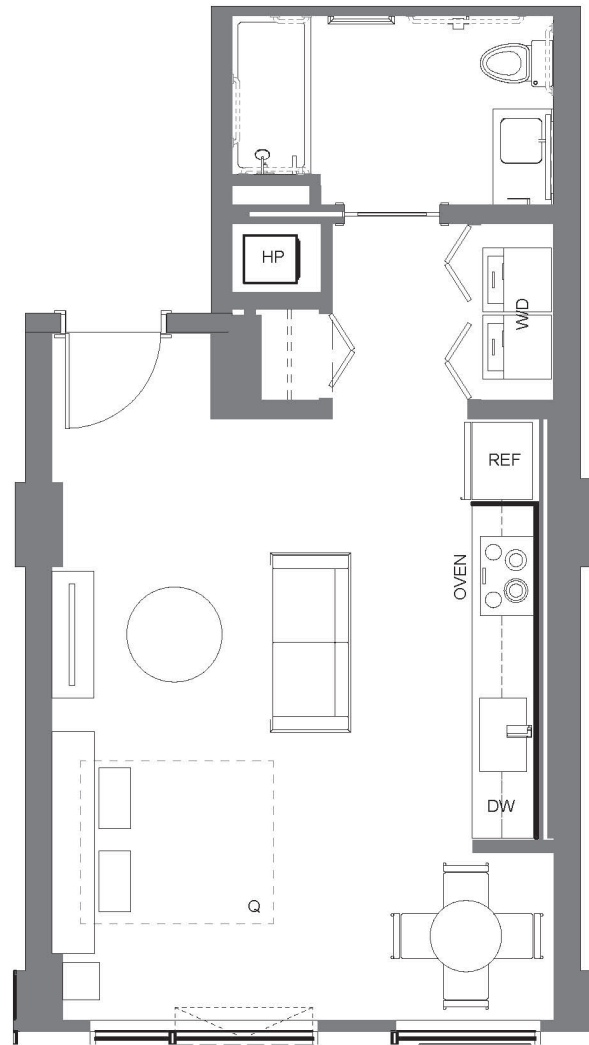

OWN THE CITY

UNIT U1 - A

S/1B

FLOORS 5-16

489 SQ FT
UNITS: 509

466 SQ FT
UNITS: 609, 707, 808, 908,
1008, 1108, 1208

469 SQ FT
UNITS: 1305, 1406, 1506, 1606

ownKODA.com

UNIT U1 - A

This is not an offer to sell but intended for information only. Any representation as to square footage is approximate. Renderings, photography, illustrations, floor plans, amenities, finishes, and other information described herein are representative only and are not intended to reflect any specific feature, amenity, unit condition or view when built. No representation and warranties are made with regard to the accuracy, completeness or suitability of the information published herein. The developer reserves the right to make modification to materials, specifications, plans, pricing, designs, scheduling, and delivery without prior notice. Exclusively represented by Realogics Sotheby's International Realty.