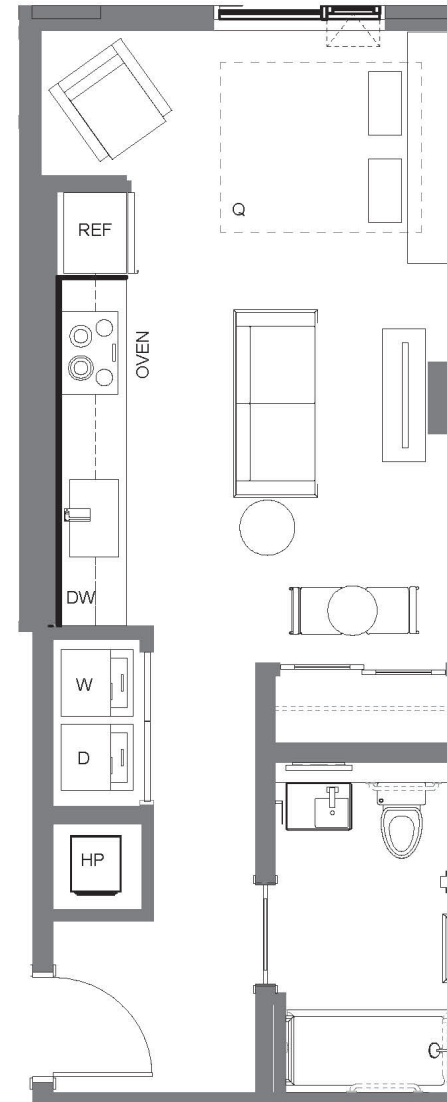

OWN THE CITY

UNIT U1 - CA TYPE A

S/1B

FLOORS 5-6

433 SQ FT

UNITS: 518 & 618

ownKODA.com

UNIT U1 - CA TYPE A

This is not an offer to sell but intended for information only. Any representation as to square footage is approximate. Renderings, photography, illustrations, floor plans, amenities, finishes, and other information described herein are representative only and are not intended to reflect any specific feature, amenity, unit condition or view when built. No representation and warranties are made with regard to the accuracy, completeness or suitability of the information published herein. The developer reserves the right to make modification to materials, specifications, plans, pricing, designs, scheduling, and delivery without prior notice. Exclusively represented by Realogics Sotheby's International Realty.