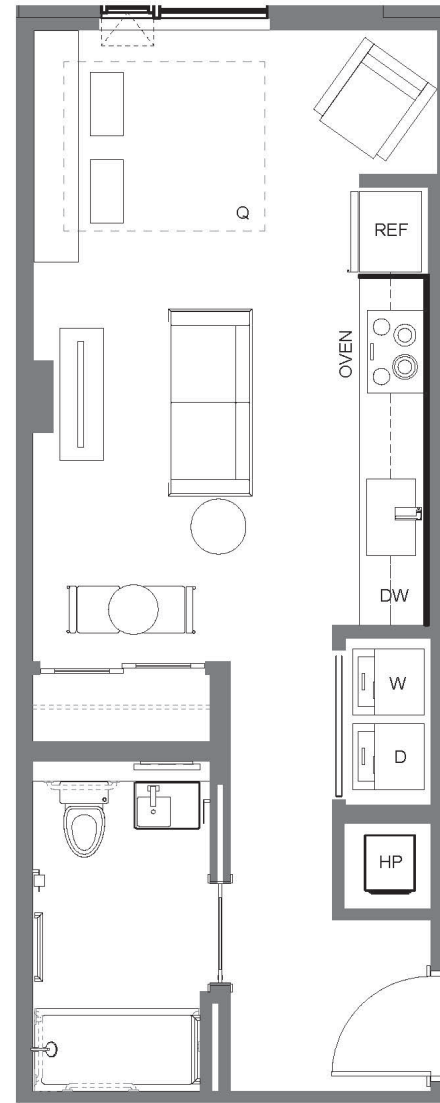

OWN THE CITY

UNIT U1 - CB TYPE A

S/1B

FLOORS 5-6

429 SQ FT

UNITS: 519 & 619

ownKODA.com

UNIT U1 - CB TYPE A

This is not an offer to sell but intended for information only. Any representation as to square footage is approximate. Renderings, photography, illustrations, floor plans, amenities, finishes, and other information described herein are representative only and are not intended to reflect any specific feature, amenity, unit condition or view when built. No representation and warranties are made with regard to the accuracy, completeness or suitability of the information published herein. The developer reserves the right to make modification to materials, specifications, plans, pricing, designs, scheduling, and delivery without prior notice. Exclusively represented by Realogics Sotheby's International Realty.