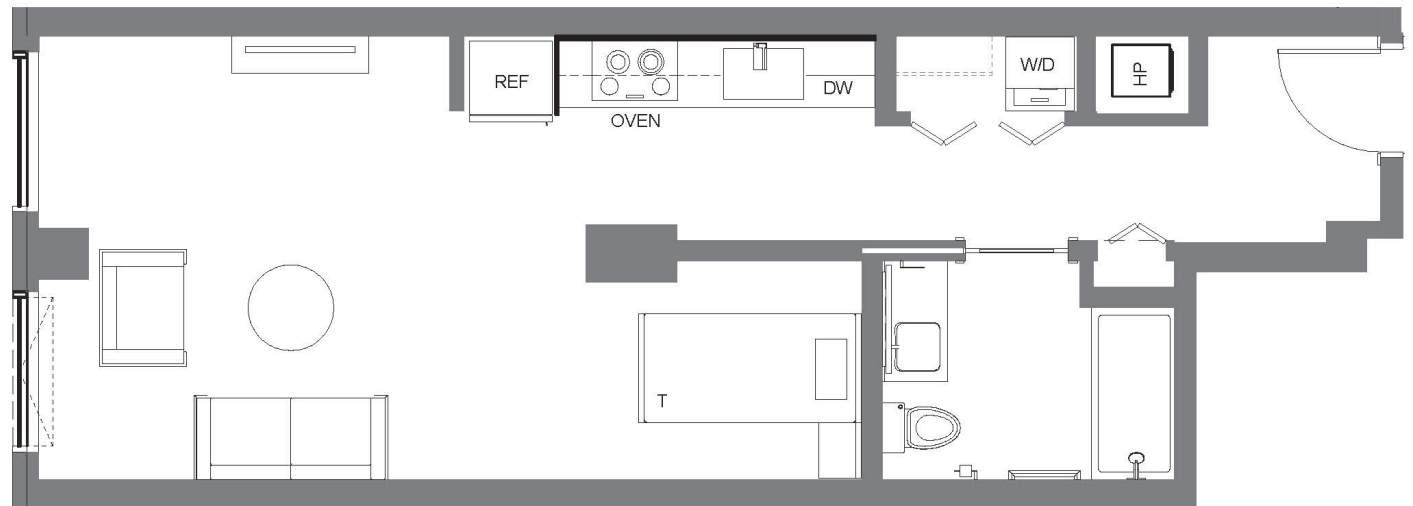

OWN THE CITY

UNIT U1 - I

S/1B

FLOORS 2-6

516 SQ FT
UNIT: 313

515 SQ FT
UNITS: 413, 513, 613

ownKODA.com

UNIT U1 - I

This is not an offer to sell but intended for information only. Any representation as to square footage is approximate. Renderings, photography, illustrations, floor plans, amenities, finishes, and other information described herein are representative only and are not intended to reflect any specific feature, amenity, unit condition or view when built. No representation and warranties are made with regard to the accuracy, completeness or suitability of the information published herein. The developer reserves the right to make modification to materials, specifications, plans, pricing, designs, scheduling, and delivery without prior notice. Exclusively represented by Realogics Sotheby's International Realty.