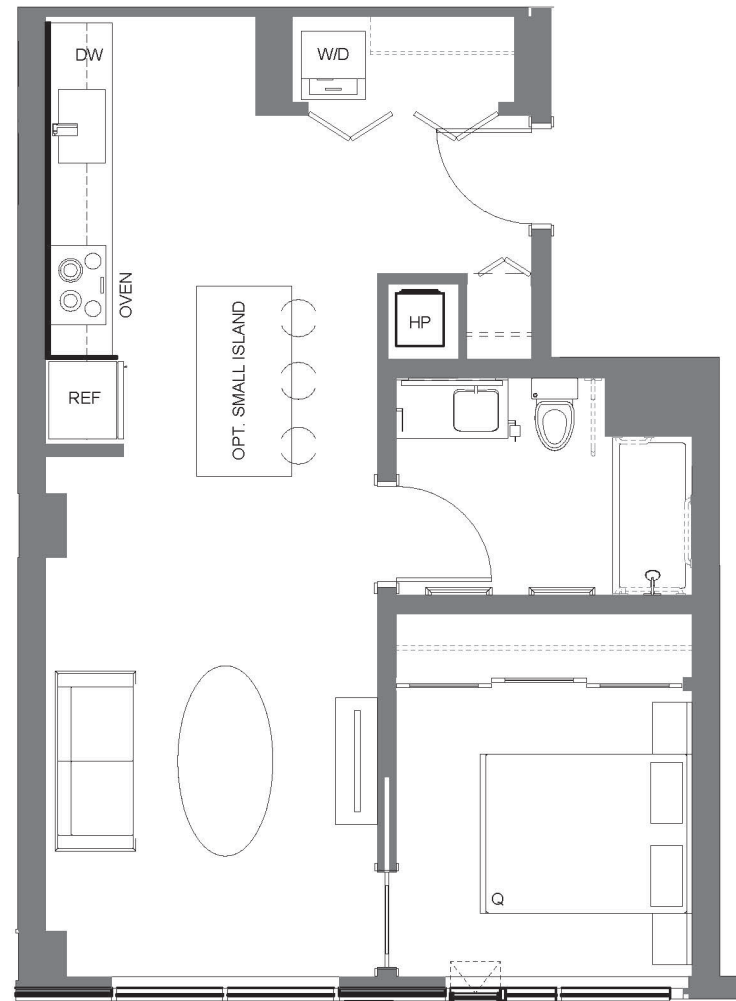

OWN THE CITY

UNIT 1B - A

1B/1B

FLOORS 2, 5-16

628 SQ FT
UNITS: 206

635 SQ FT
UNITS: 508

605 SQ FT
UNITS: 608, 706, 807, 907, 1007,
1107, 1207, 1405, 1505, 1605

602 SQ FT
UNITS: 1304

ownKODA.com

UNIT 1B - A

This is not an offer to sell but intended for information only. Any representation as to square footage is approximate. Renderings, photography, illustrations, floor plans, amenities, finishes, and other information described herein are representative only and are not intended to reflect any specific feature, amenity, unit condition or view when built. No representation and warranties are made with regard to the accuracy, completeness or suitability of the information published herein. The developer reserves the right to make modification to materials, specifications, plans, pricing, designs, scheduling, and delivery without prior notice. Exclusively represented by Realogics Sotheby's International Realty.