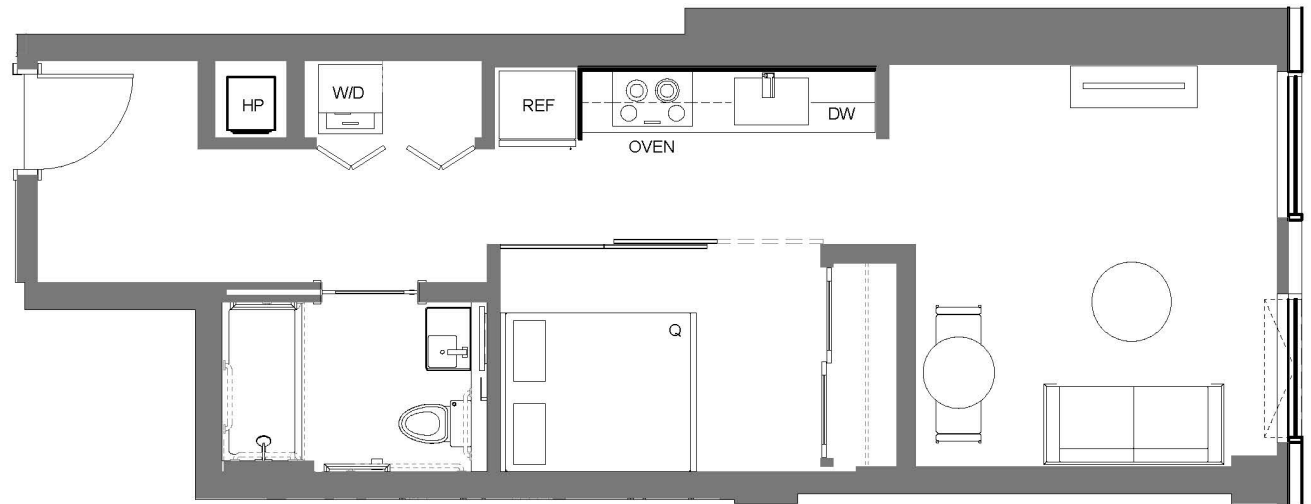

OWN THE CITY

UNIT U1 - B

U1B/1B

FLOORS 2-16

523 SQ FT

UNITS: 204, 704, 805, 905, 1005, 1105, 1205, 1302, 1403, 1503, 1603

524 SQ FT

UNITS: 306, 406, 506, 606

ownKODA.com

UNIT U1 - B

This is not an offer to sell but intended for information only. Any representation as to square footage is approximate. Renderings, photography, illustrations, floor plans, amenities, finishes, and other information described herein are representative only and are not intended to reflect any specific feature, amenity, unit condition or view when built. No representation and warranties are made with regard to the accuracy, completeness or suitability of the information published herein. The developer reserves the right to make modification to materials, specifications, plans, pricing, designs, scheduling, and delivery without prior notice. Exclusively represented by Realogics Sotheby's International Realty.