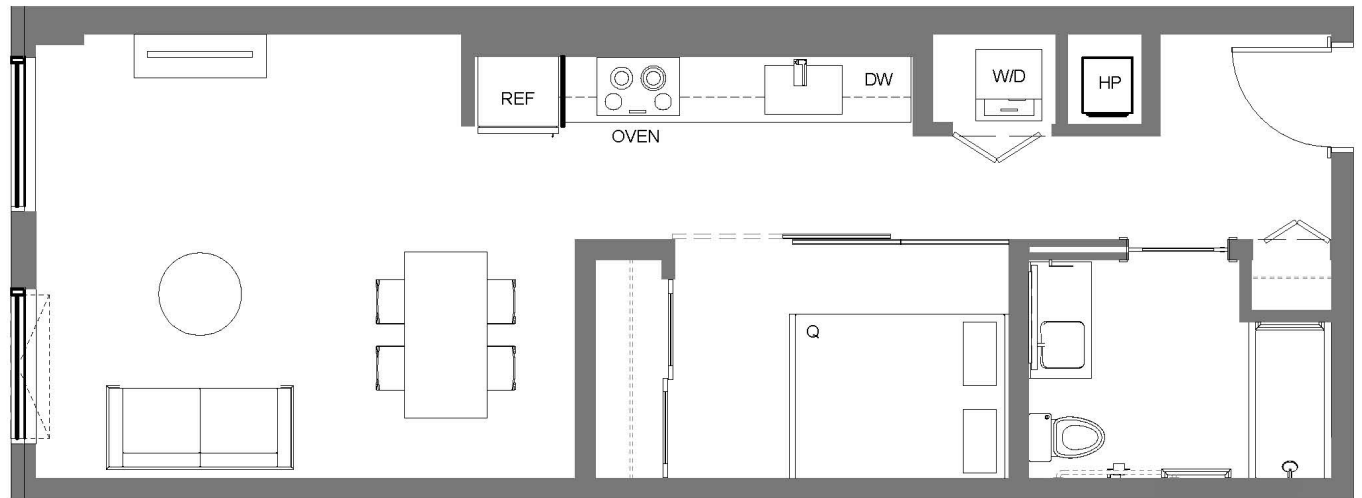

OWN THE CITY

UNIT U1 - EB

U1B/1B

FLOORS 2-6

574 SQ FT

UNITS: 212, 314, 414, 514, 614

ownKODA.com

UNIT U1 - EB

This is not an offer to sell but intended for information only. Any representation as to square footage is approximate. Renderings, photography, illustrations, floor plans, amenities, finishes, and other information described herein are representative only and are not intended to reflect any specific feature, amenity, unit condition or view when built. No representation and warranties are made with regard to the accuracy, completeness or suitability of the information published herein. The developer reserves the right to make modification to materials, specifications, plans, pricing, designs, scheduling, and delivery without prior notice. Exclusively represented by Realogics Sotheby's International Realty.