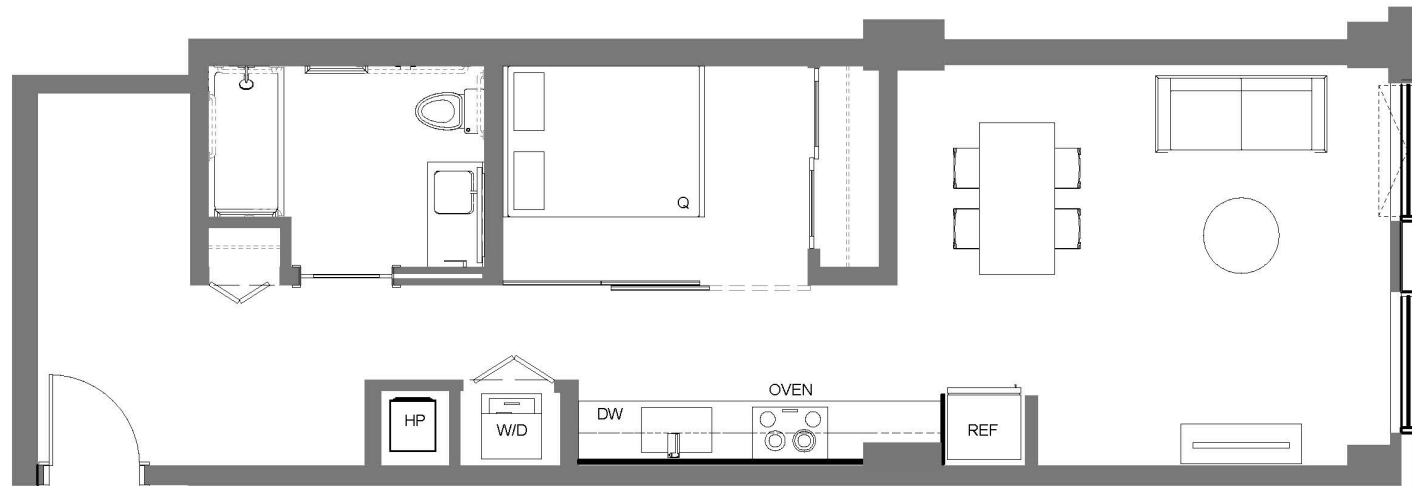

OWN THE CITY

UNIT U1 - FA

U1B/1B

FLOORS 2

646 SQ FT
UNIT: 201

ownKODA.com

UNIT U1 - FA

Realogics