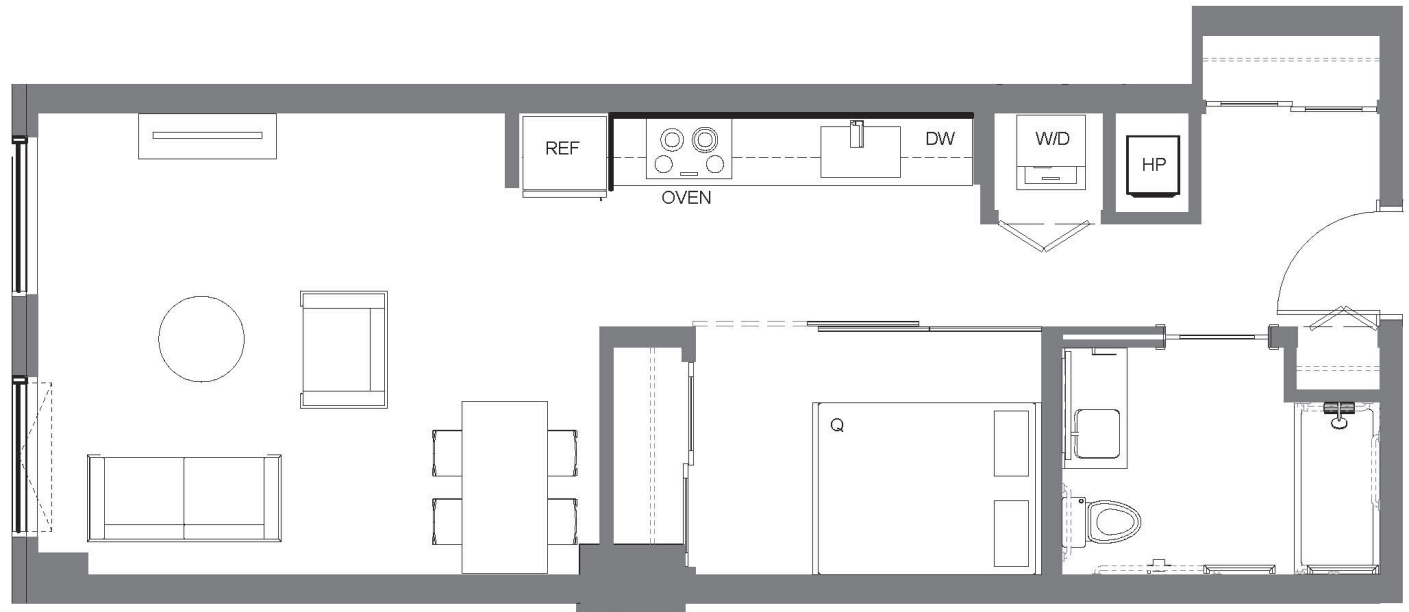

OWN THE CITY

UNIT U1 - F ALT

U1B/1B

FLOORS 2-6

95 SQ FT
UNIT: 210

596 SQ FT
UNITS: 312, 412, 512, 612

ownKODA.com

UNIT U1 - F ALT

This is not an offer to sell but intended for information only. Any representation as to square footage is approximate. Renderings, photography, illustrations, floor plans, amenities, finishes, and other information described herein are representative only and are not intended to reflect any specific feature, amenity, unit condition or view when built. No representation and warranties are made with regard to the accuracy, completeness or suitability of the information published herein. The developer reserves the right to make modification to materials, specifications, plans, pricing, designs, scheduling, and delivery without prior notice. Exclusively represented by Realogics Sotheby's International Realty.