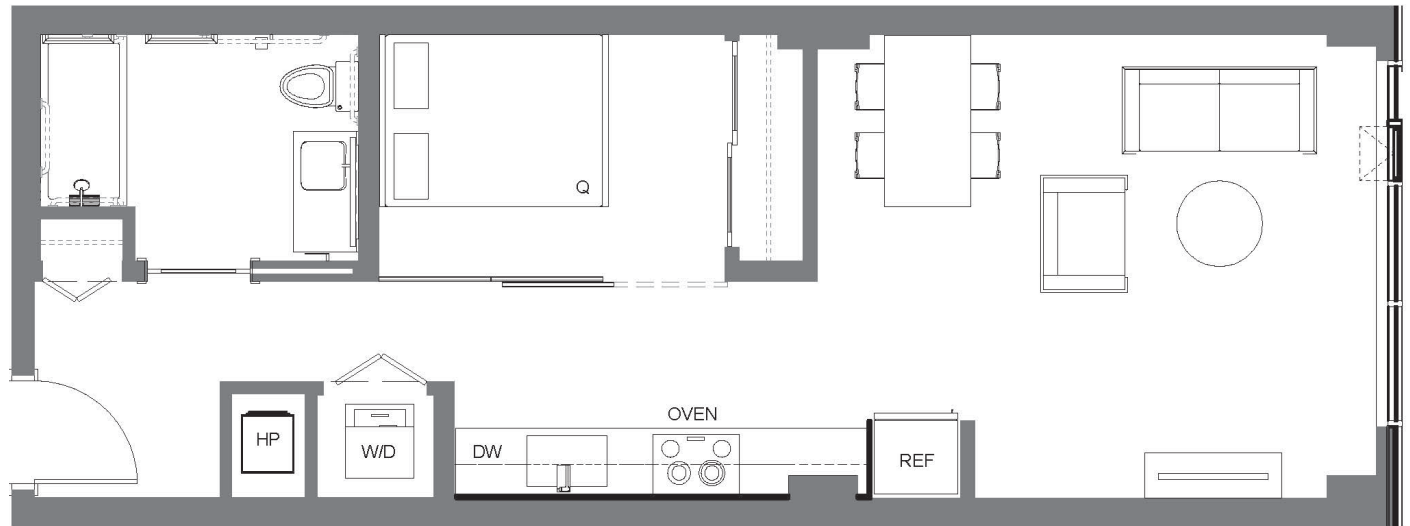

OWN THE CITY

UNIT U1 - FB

U1B/1B

FLOORS 3-6, 8-12

569 SQ FT

UNITS: 303, 403, 503, 603

578 SQ FT

UNITS: 802, 902, 1002, 1102, 1202

ownKODA.com

UNIT U1 - FB

This is not an offer to sell but intended for information only. Any representation as to square footage is approximate. Renderings, photography, illustrations, floor plans, amenities, finishes, and other information described herein are representative only and are not intended to reflect any specific feature, amenity, unit condition or view when built. No representation and warranties are made with regard to the accuracy, completeness or suitability of the information published herein. The developer reserves the right to make modification to materials, specifications, plans, pricing, designs, scheduling, and delivery without prior notice. Exclusively represented by Realogics Sotheby's International Realty.