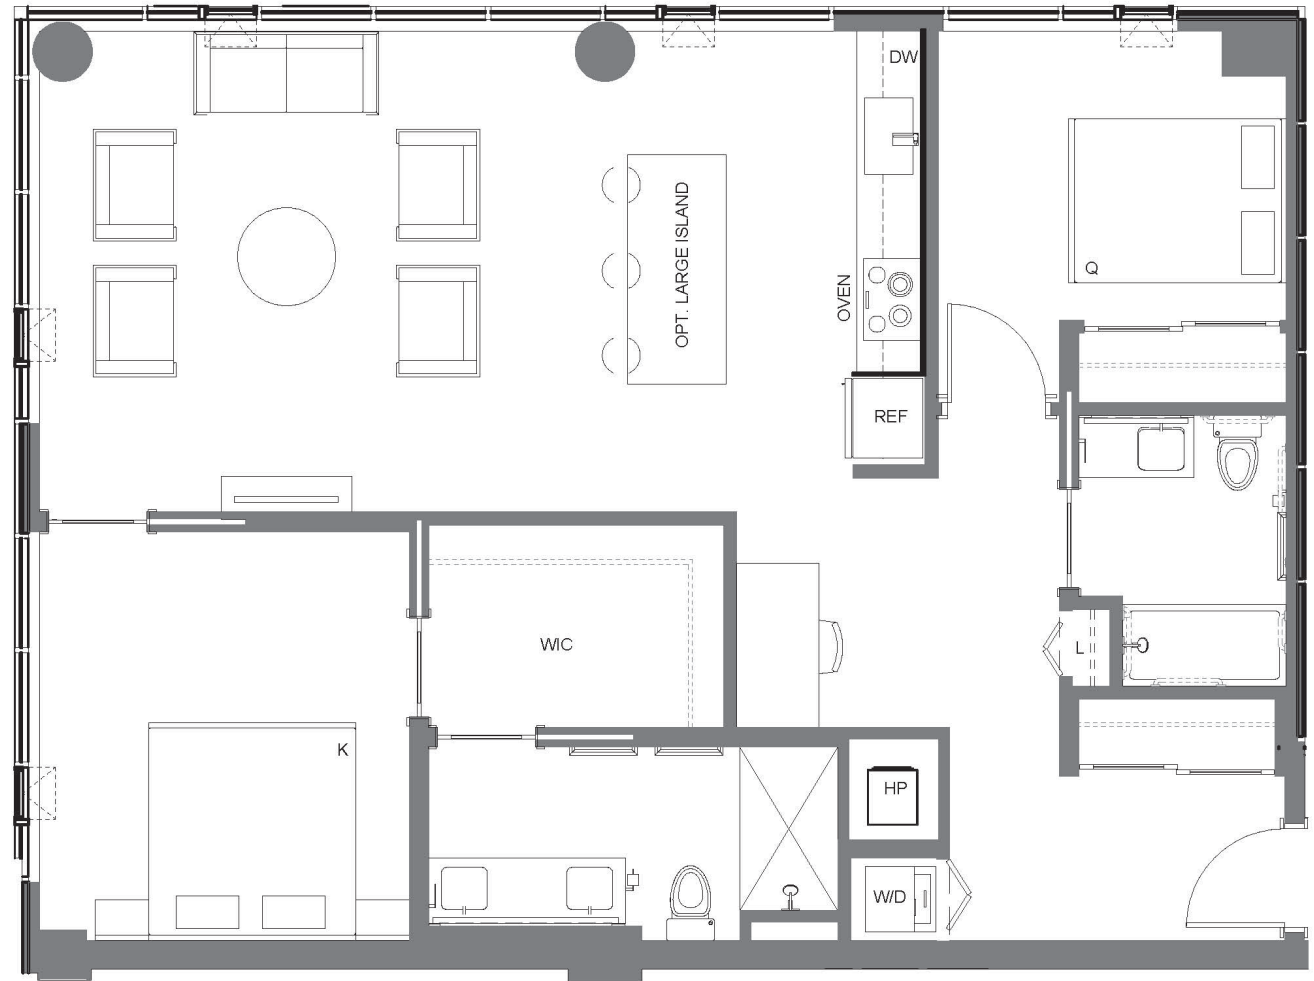

OWN THE CITY

UNIT 2B - B

2B/2B

FLOORS 8-17

1,115 SQ FT

UNITS: 812, 912, 1012, 1112, 1212,
1309, 1410, 1510, 1610

1,127 SQ FT

UNIT: 1705

ownKODA.com

UNIT 2B - B

This is not an offer to sell but intended for information only. Any representation as to square footage is approximate. Renderings, photography, illustrations, floor plans, amenities, finishes, and other information described herein are representative only and are not intended to reflect any specific feature, amenity, unit condition or view when built. No representation and warranties are made with regard to the accuracy, completeness or suitability of the information published herein. The developer reserves the right to make modification to materials, specifications, plans, pricing, designs, scheduling, and delivery without prior notice. Exclusively represented by Realogics Sotheby's International Realty.