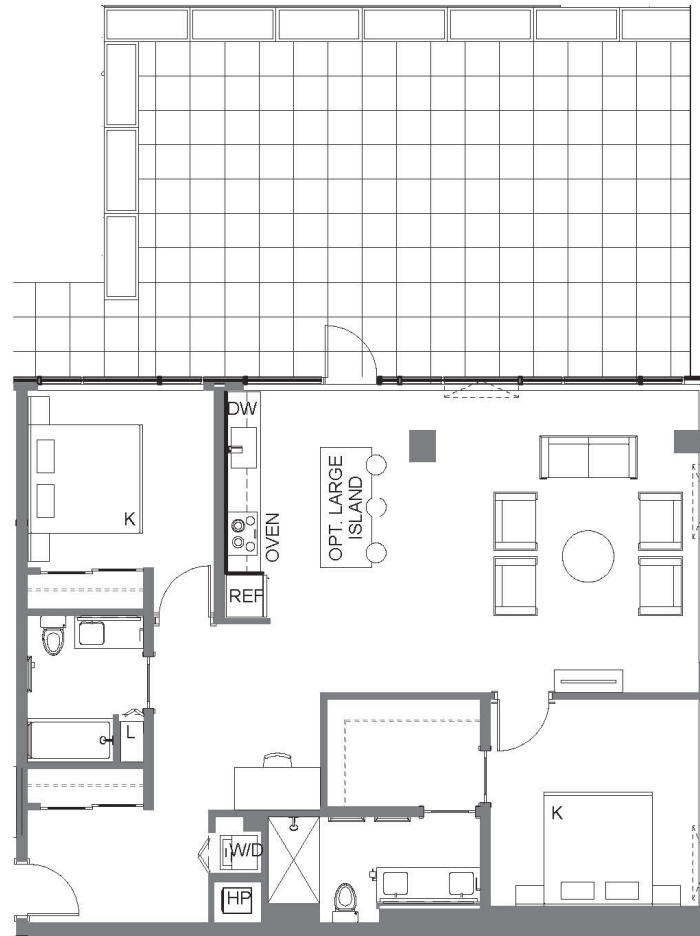

OWN THE CITY

UNIT 2B - C

2B/2B + T

FLOORS 13

1,276 SQ FT

PRIVATE DECK: 858 SQ FT

UNIT: 1301

ownKODA.com

UNIT 2B - C

This is not an offer to sell but intended for information only. Any representation as to square footage is approximate. Renderings, photography, illustrations, floor plans, amenities, finishes, and other information described herein are representative only and are not intended to reflect any specific feature, amenity, unit condition or view when built. No representation and warranties are made with regard to the accuracy, completeness or suitability of the information published herein. The developer reserves the right to make modification to materials, specifications, plans, pricing, designs, scheduling, and delivery without prior notice. Exclusively represented by Realogics Sotheby's International Realty.