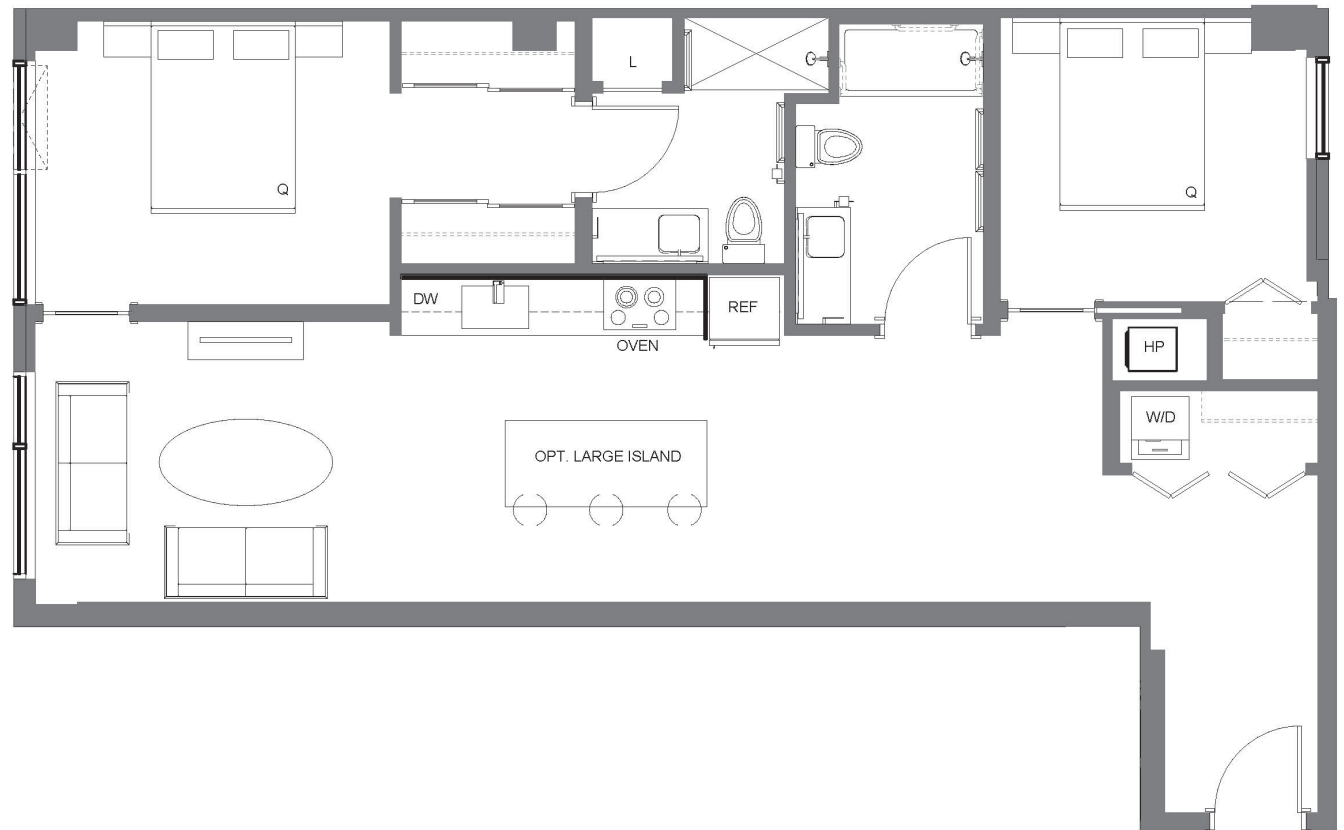

OWN THE CITY

UNIT 2B - F

2B/2B

FLOORS 2-6

990 SQ FT
UNITS: 215

984 SQ FT
UNITS: 317, 417, 517

979 SQ FT
UNIT: 617

ownKODA.com

UNIT 2B - F

dali development USA

Realogics

Sotheby's
INTERNATIONAL REALTY