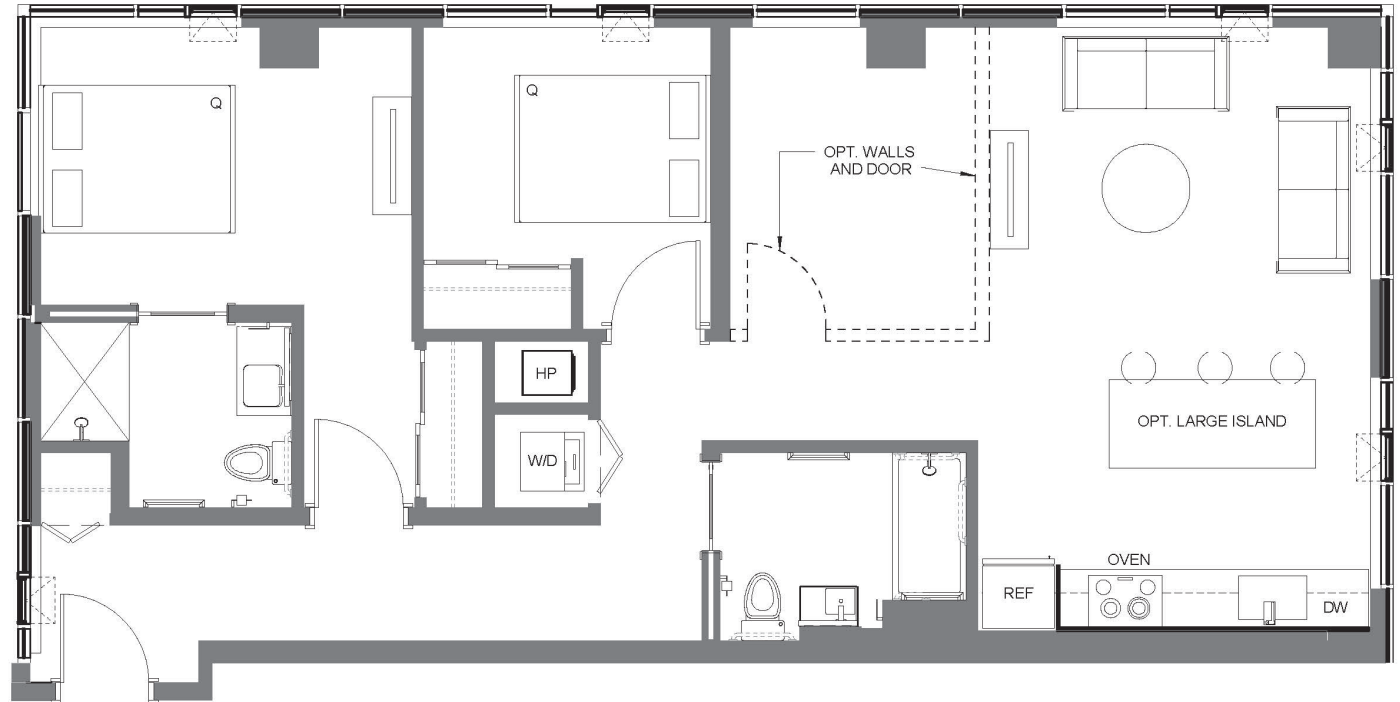

OWN THE CITY

UNIT 2B + DEN - A

2B/2B

FLOORS 8-12

1,016 SQ FT

UNITS: 801, 901, 1001,
1101, 1201

ownKODA.com

UNIT 2B + DEN - A

This is not an offer to sell but intended for information only. Any representation as to square footage is approximate. Renderings, photography, illustrations, floor plans, amenities, finishes, and other information described herein are representative only and are not intended to reflect any specific feature, amenity, unit condition or view when built. No representation and warranties are made with regard to the accuracy, completeness or suitability of the information published herein. The developer reserves the right to make modification to materials, specifications, plans, pricing, designs, scheduling, and delivery without prior notice. Exclusively represented by Realogics Sotheby's International Realty.