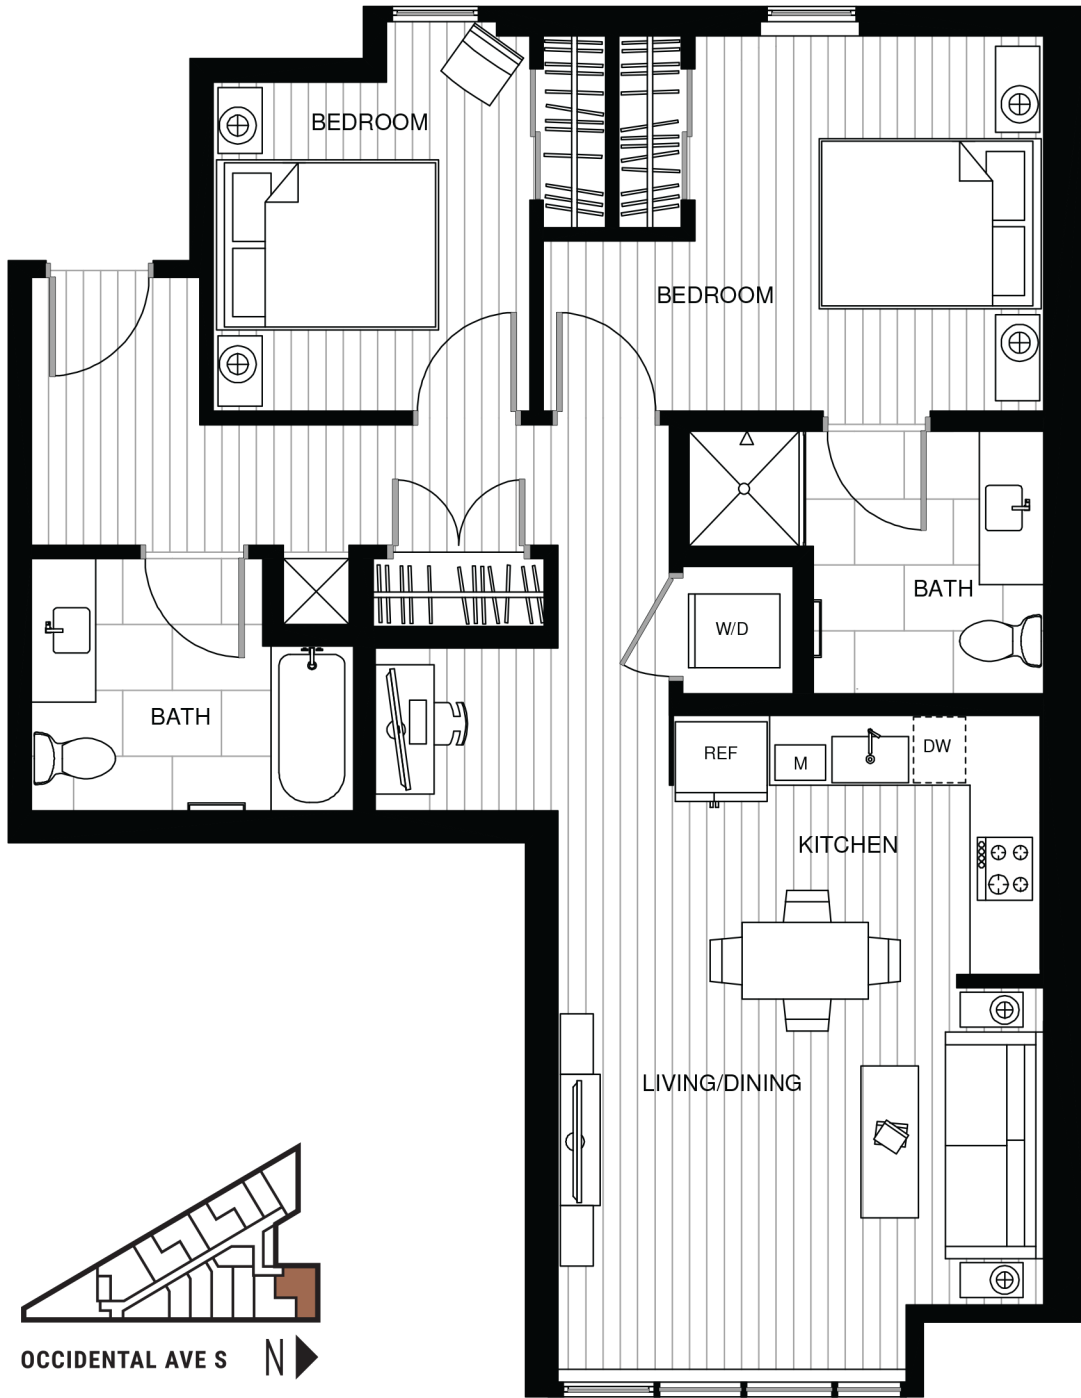

unit 716, 816, 916, 1016

plan 2B-A
2 bedrooms
2 baths
963 sf

GRIDIRONCONDOS.COM