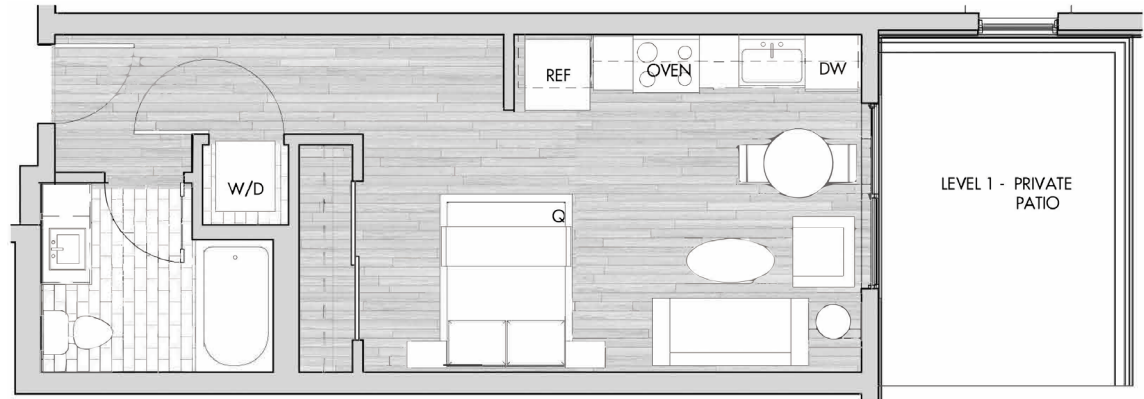

ENCORE

At Columbia Station

PLAN A4a

PLAN A4a

STUDIO

1 BATHROOM

397-398 SQ FT

4689 Martin Luther King Jr Way S

Seattle, WA 98108

ENCORECOLUMBIASTATION.COM

UNIT #	SQ FT
112	397 SF
212	398 SF
312	398 SF
412	398 SF

0 1' 2' 4' 8'

STUDIO

MARTIN LUTHER KING JR WAY S

LEVELS 1-4

Realogics